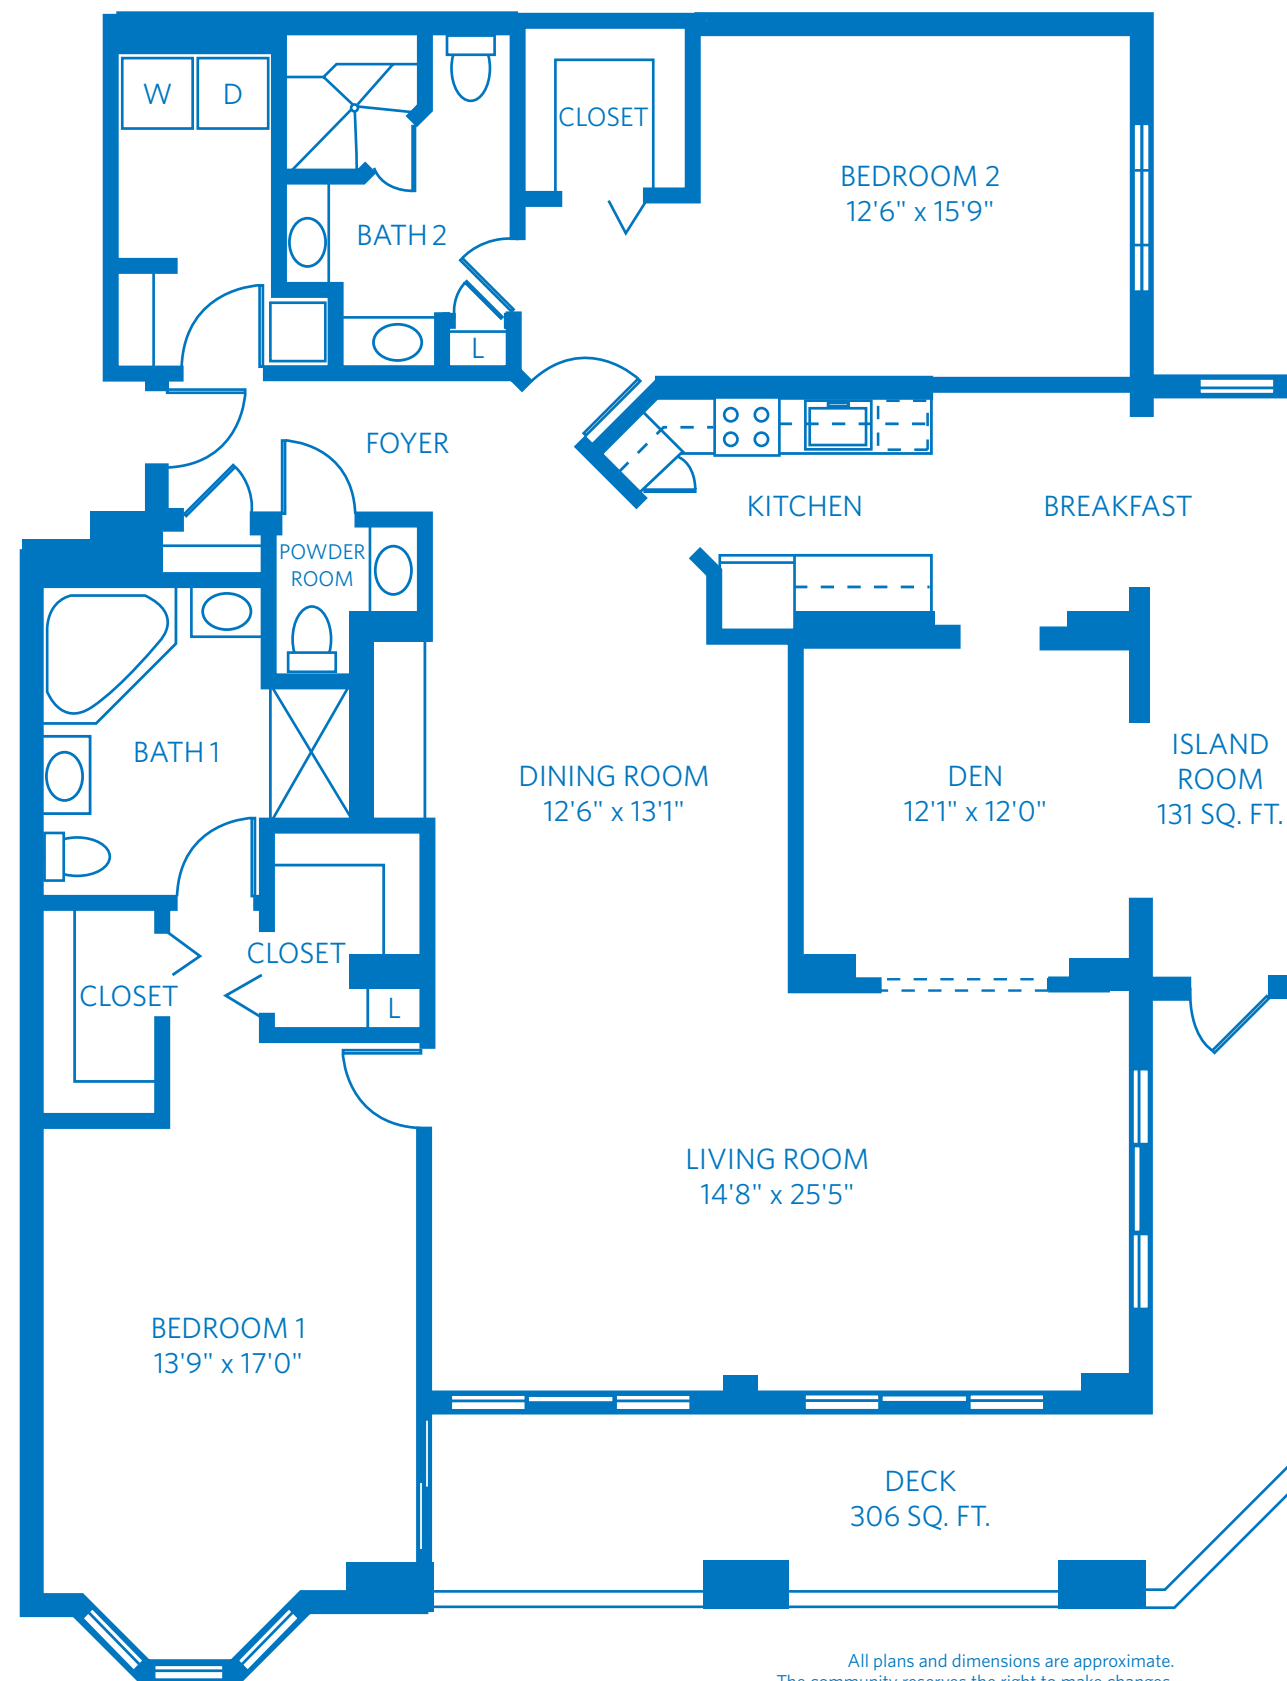

CAPE ST. GEORGE

TWO BEDROOM, TWO AND A HALF BATH WITH DEN

2,119 SQUARE FEET—1/8"=1' SCALE

700 TidePointe Way
Hilton Head Island, SC 29928
843.341.7400
ViLiving.com

TIDEPOINTE
a  Community

All plans and dimensions are approximate.
The community reserves the right to make changes.
Ceiling height is approximately 9'.