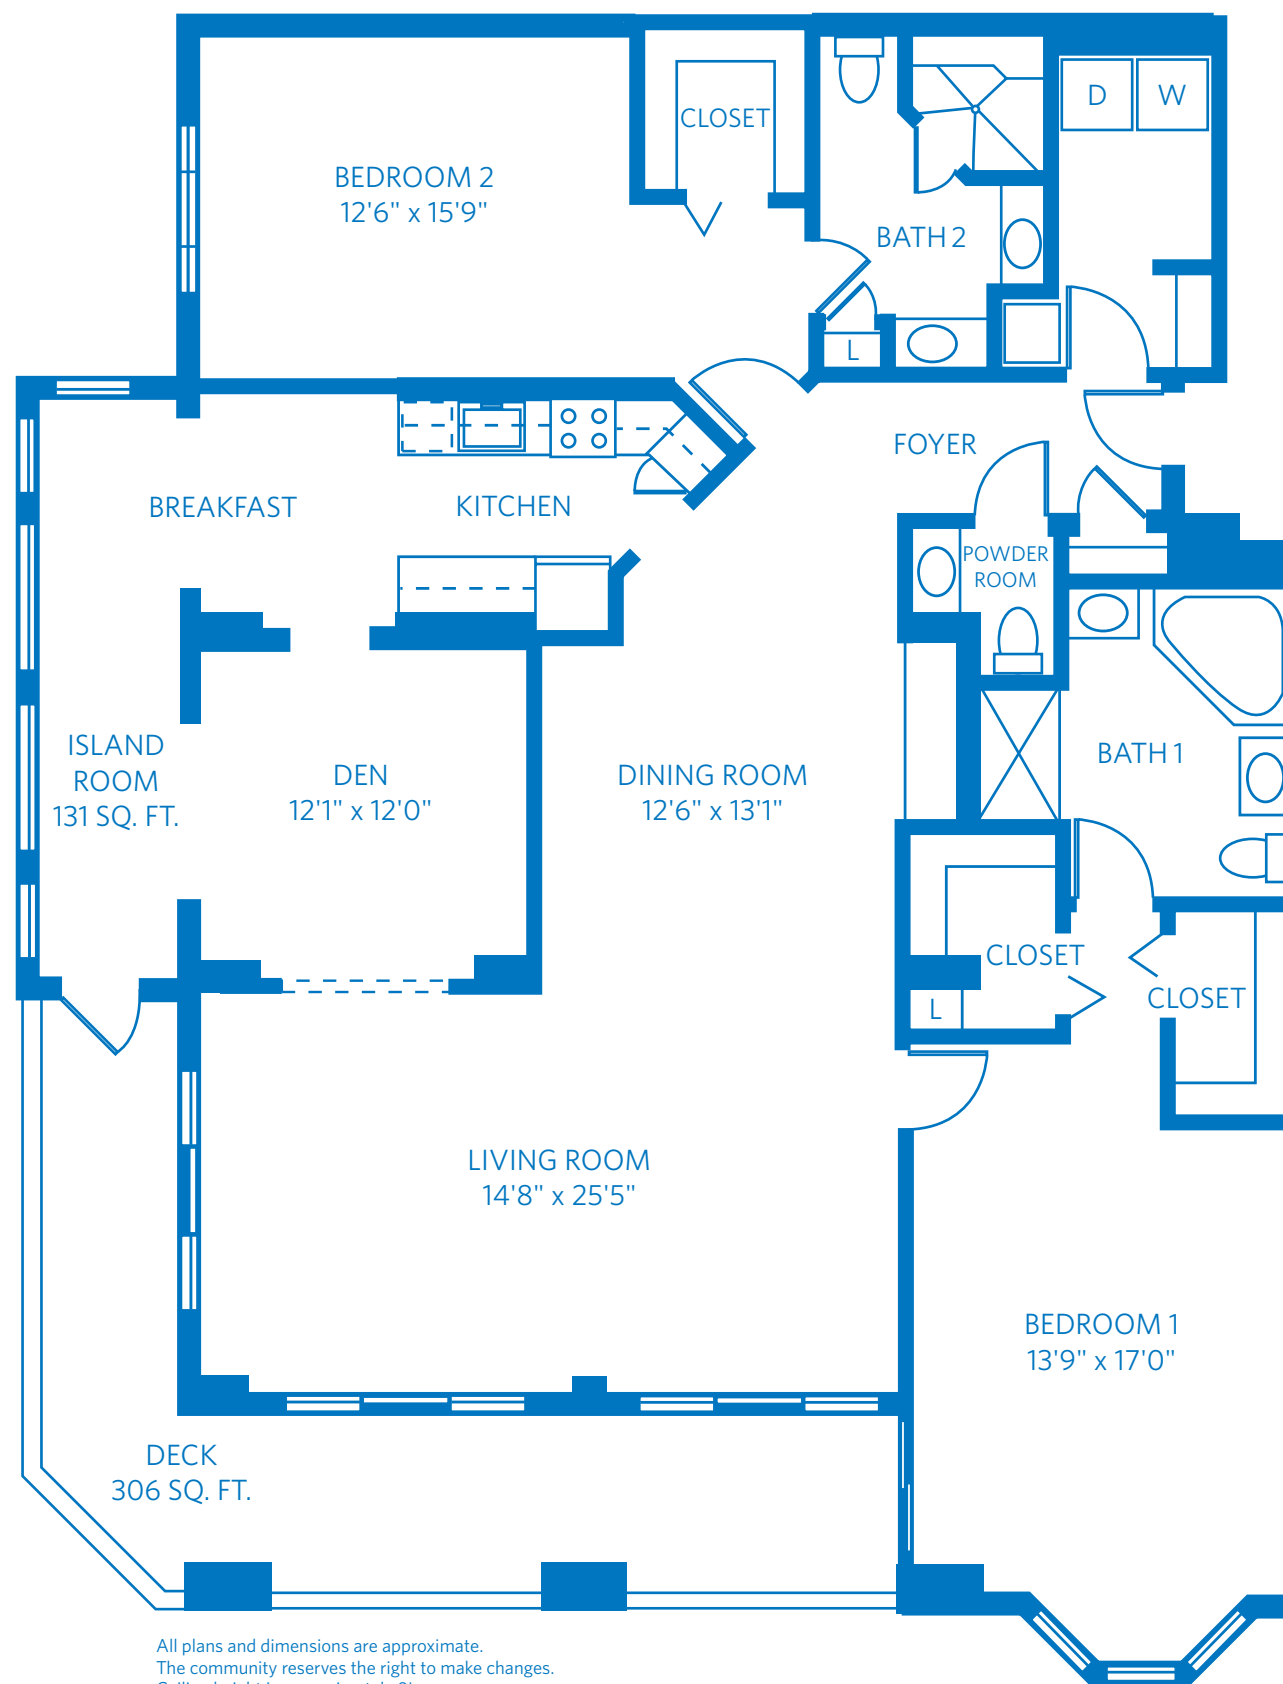

## CAPE ST. GEORGE INVERTED

TWO BEDROOM, TWO AND A HALF BATH WITH DEN

2,119 SQUARE FEET—1/8"=1' SCALE

700 TidePointe Way  
Hilton Head Island, SC 29928  
843.341.7400  
ViLiving.com

05/2011

**TIDEPOINTE**  
a  Community

All plans and dimensions are approximate.  
The community reserves the right to make changes.  
Ceiling height is approximately 9'.