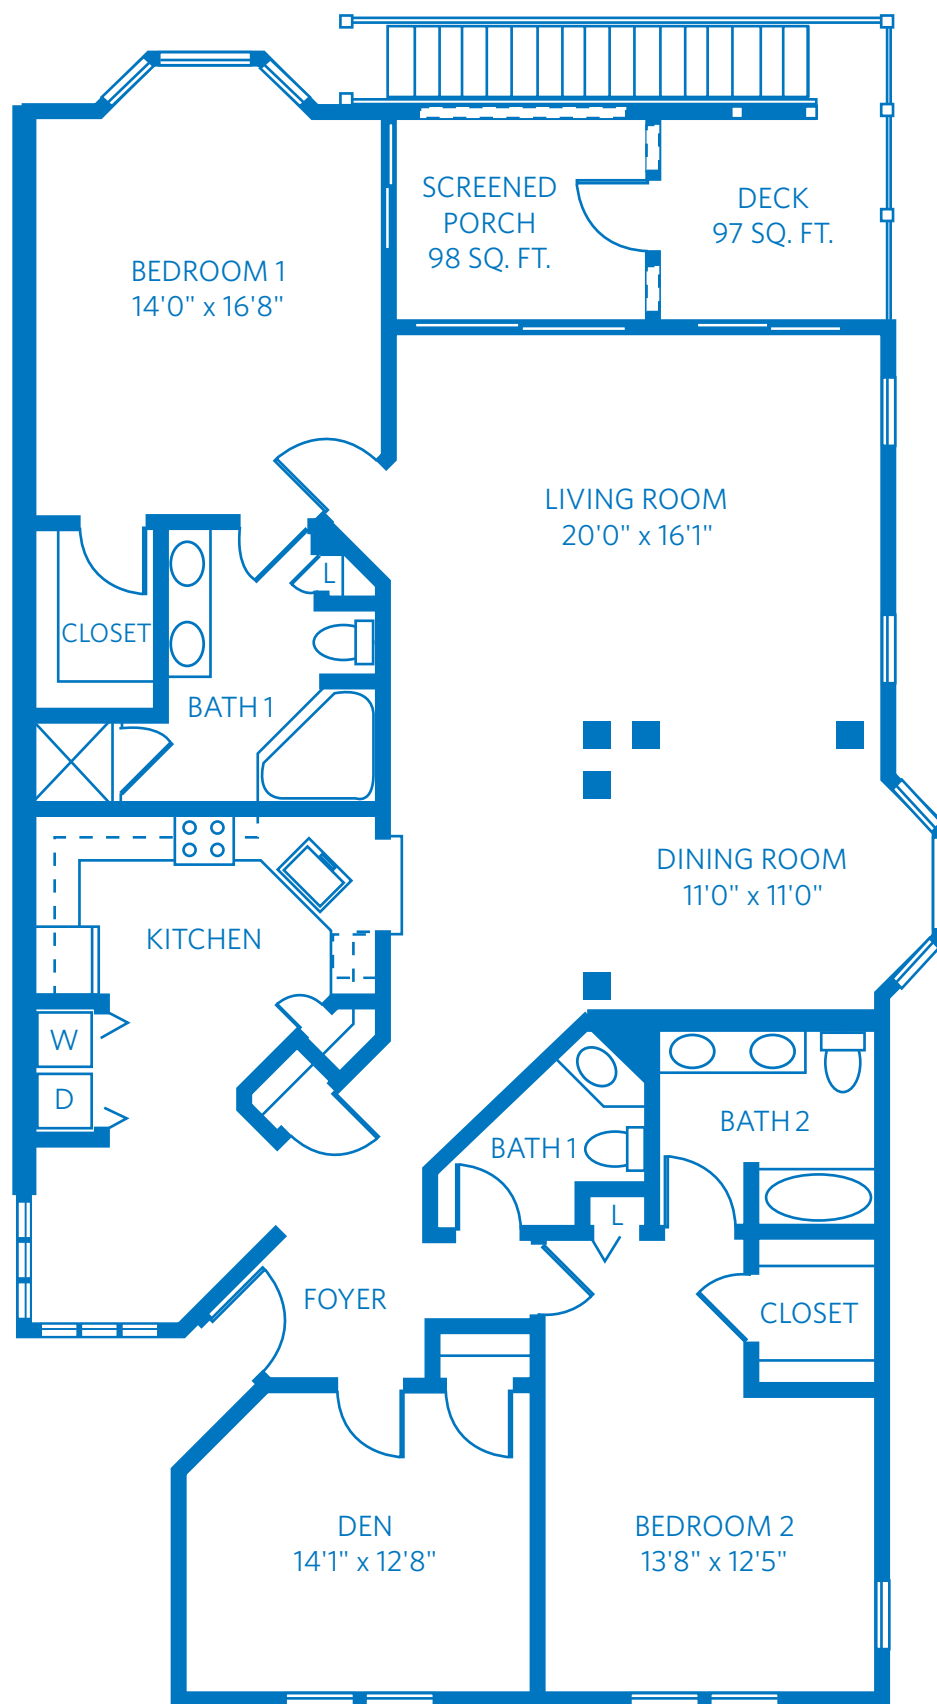

ST. MARKS

TWO BEDROOM, TWO AND A HALF BATH WITH DEN
2,034 SQUARE FEET—1/8"=1' SCALE

700 TidePointe Way
Hilton Head Island, SC 29928
843.341.7400
ViLiving.com

TIDEPOINTE
a  Community

All plans and dimensions are approximate.
The community reserves the right to make changes.
Ceiling height is approximately 9'.