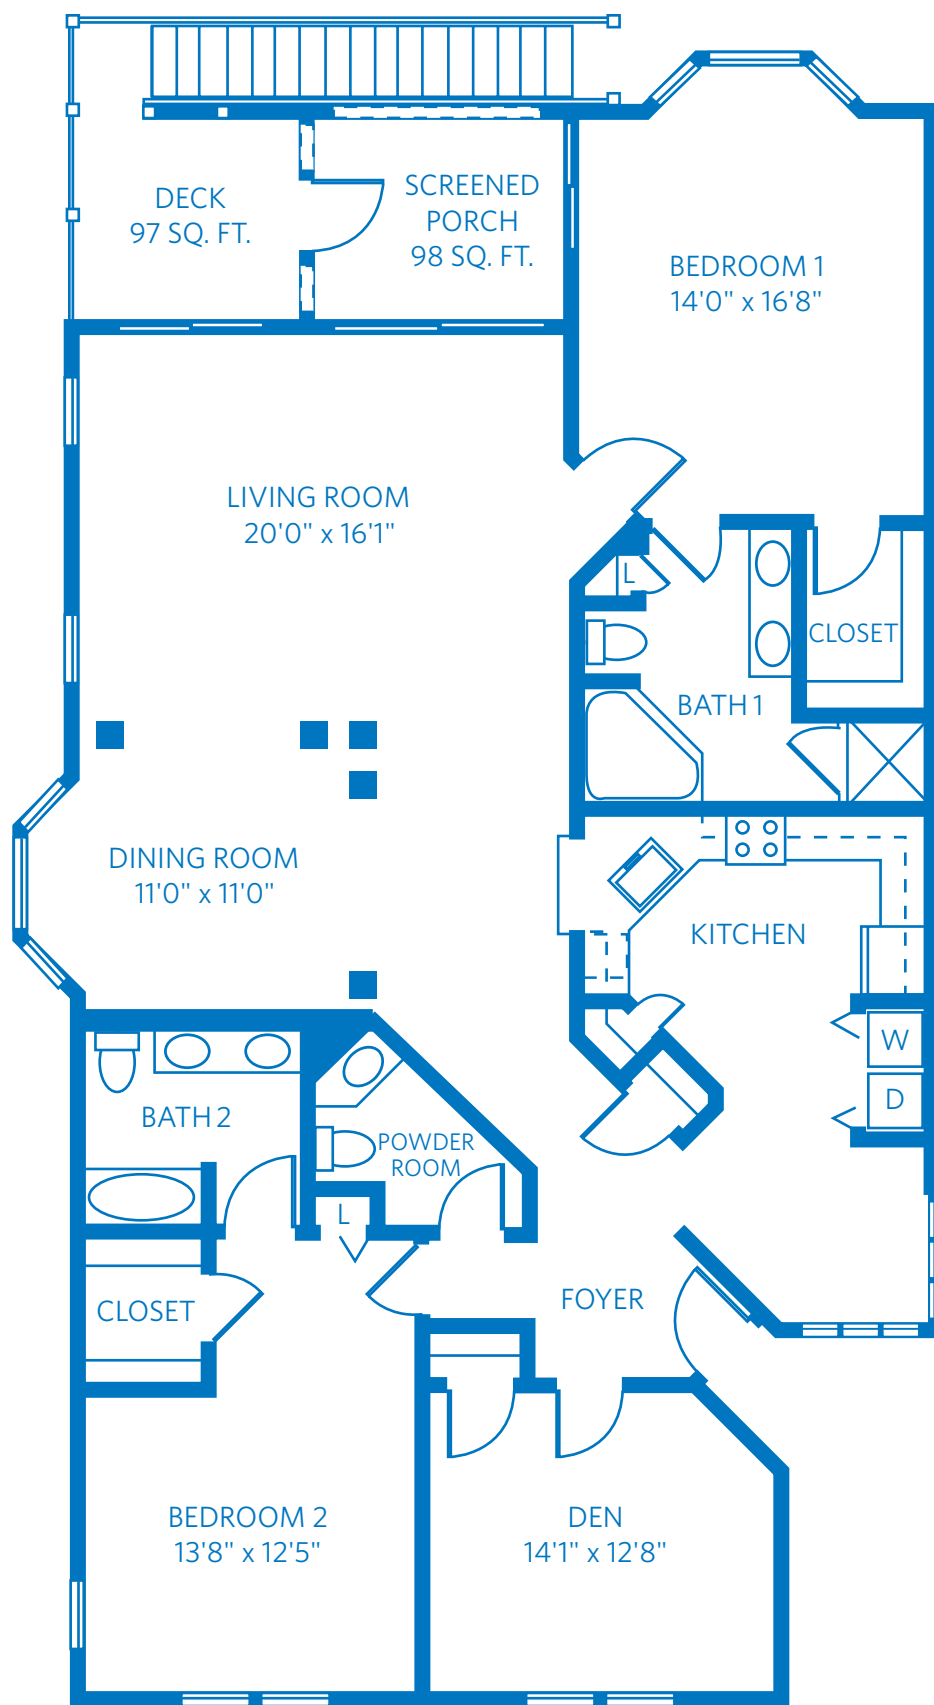

## ST. MARKS INVERTED

TWO BEDROOM, TWO AND A HALF BATH WITH DEN

2,034 SQUARE FEET—1/8"=1' SCALE

700 TidePointe Way  
Hilton Head Island, SC 29928  
843.341.7400  
ViLiving.com

05/2011

**TIDEPOINTE**  
a  Community

All plans and dimensions are approximate.  
The community reserves the right to make changes.  
Ceiling height is approximately 9'.