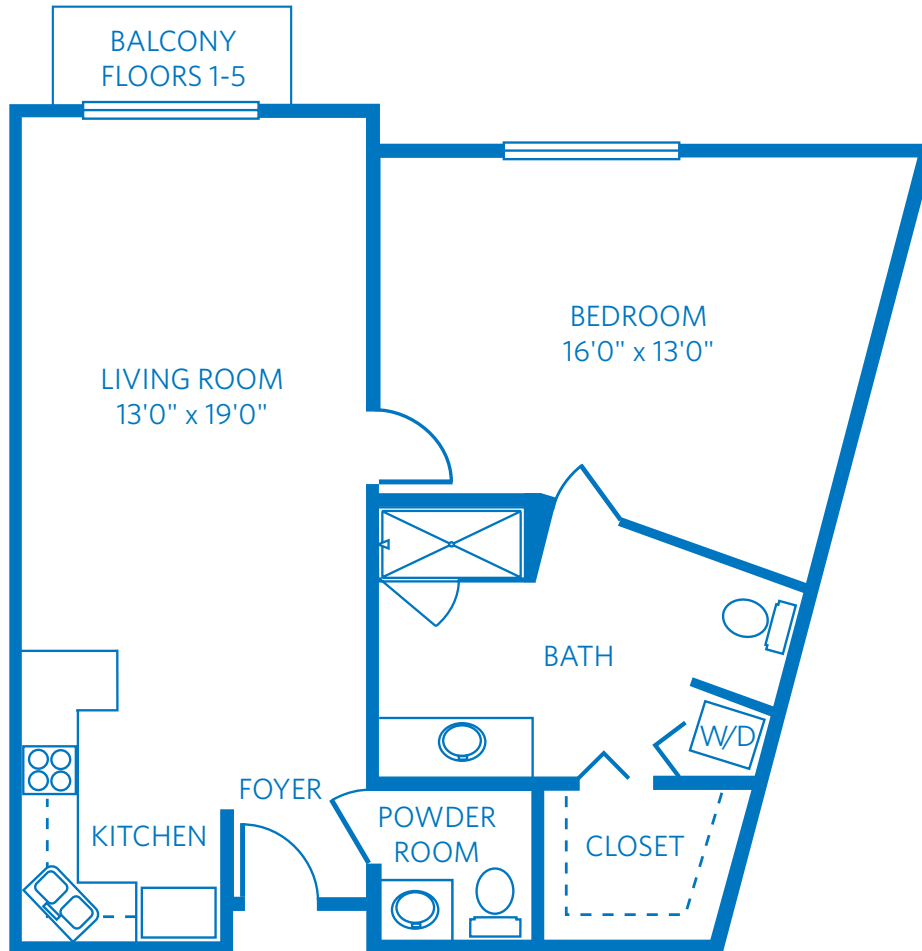

PASEO ARBOLES

ONE BEDROOM, ONE AND A HALF BATH
850 SQUARE FEET—1/8"=1' SCALE

All plans and dimensions are approximate.
The community reserves the right to make changes.

8515 Costa Verde Boulevard
San Diego, CA 92122
858.646.7745
ViLiving.com