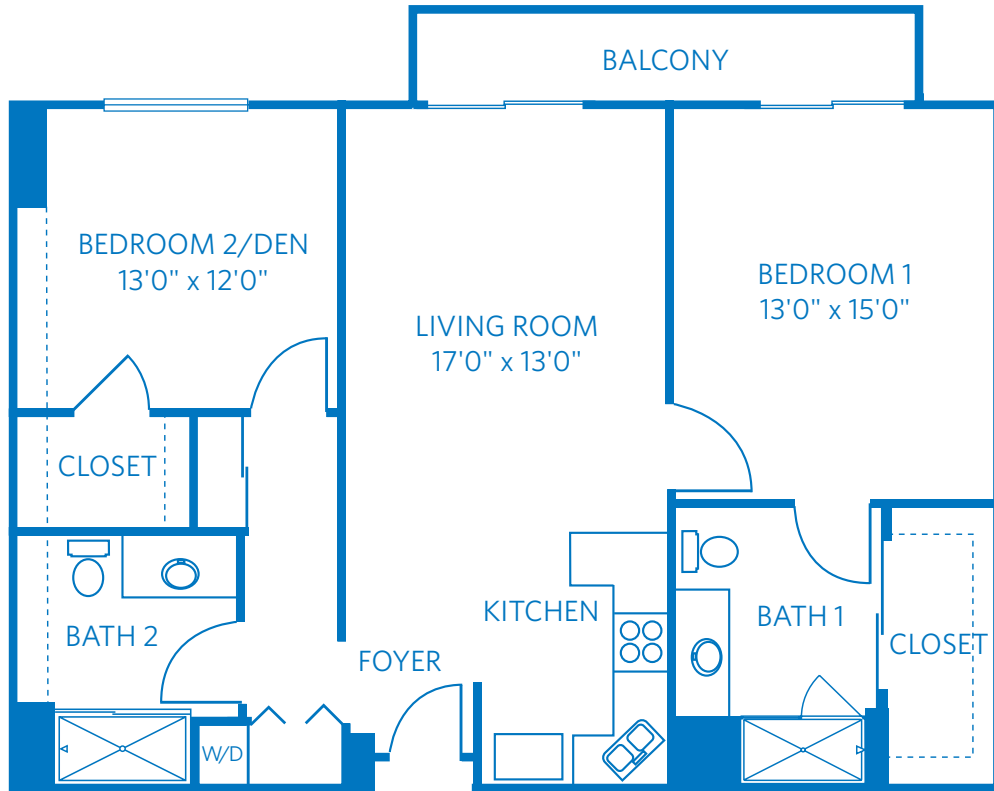

PASEO BONITA

TWO BEDROOM, TWO BATH
1,112 SQUARE FEET—1/8"=1' SCALE

All plans and dimensions are approximate.
The community reserves the right to make changes.

8515 Costa Verde Boulevard
San Diego, CA 92122
858.646.7745
ViLiving.com