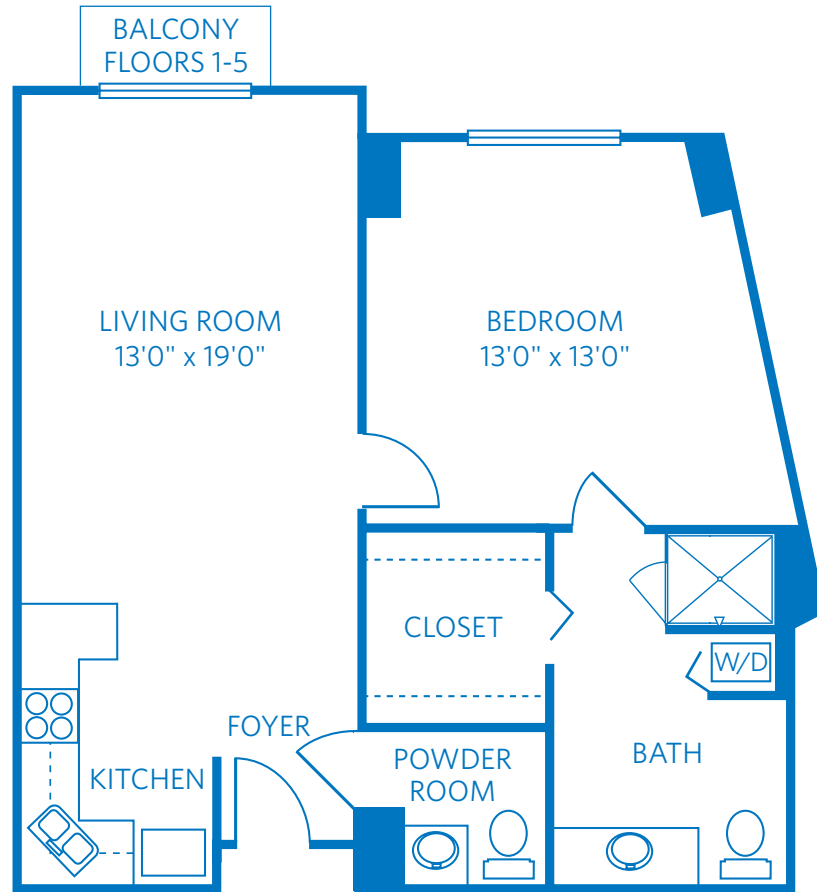

# PASEO BOTANICA

ONE BEDROOM, ONE AND A HALF BATH  
827 SQUARE FEET—1/8"=1' SCALE

All plans and dimensions are approximate.  
The community reserves the right to make changes.

8515 Costa Verde Boulevard  
San Diego, CA 92122  
858.646.7745  
ViLiving.com