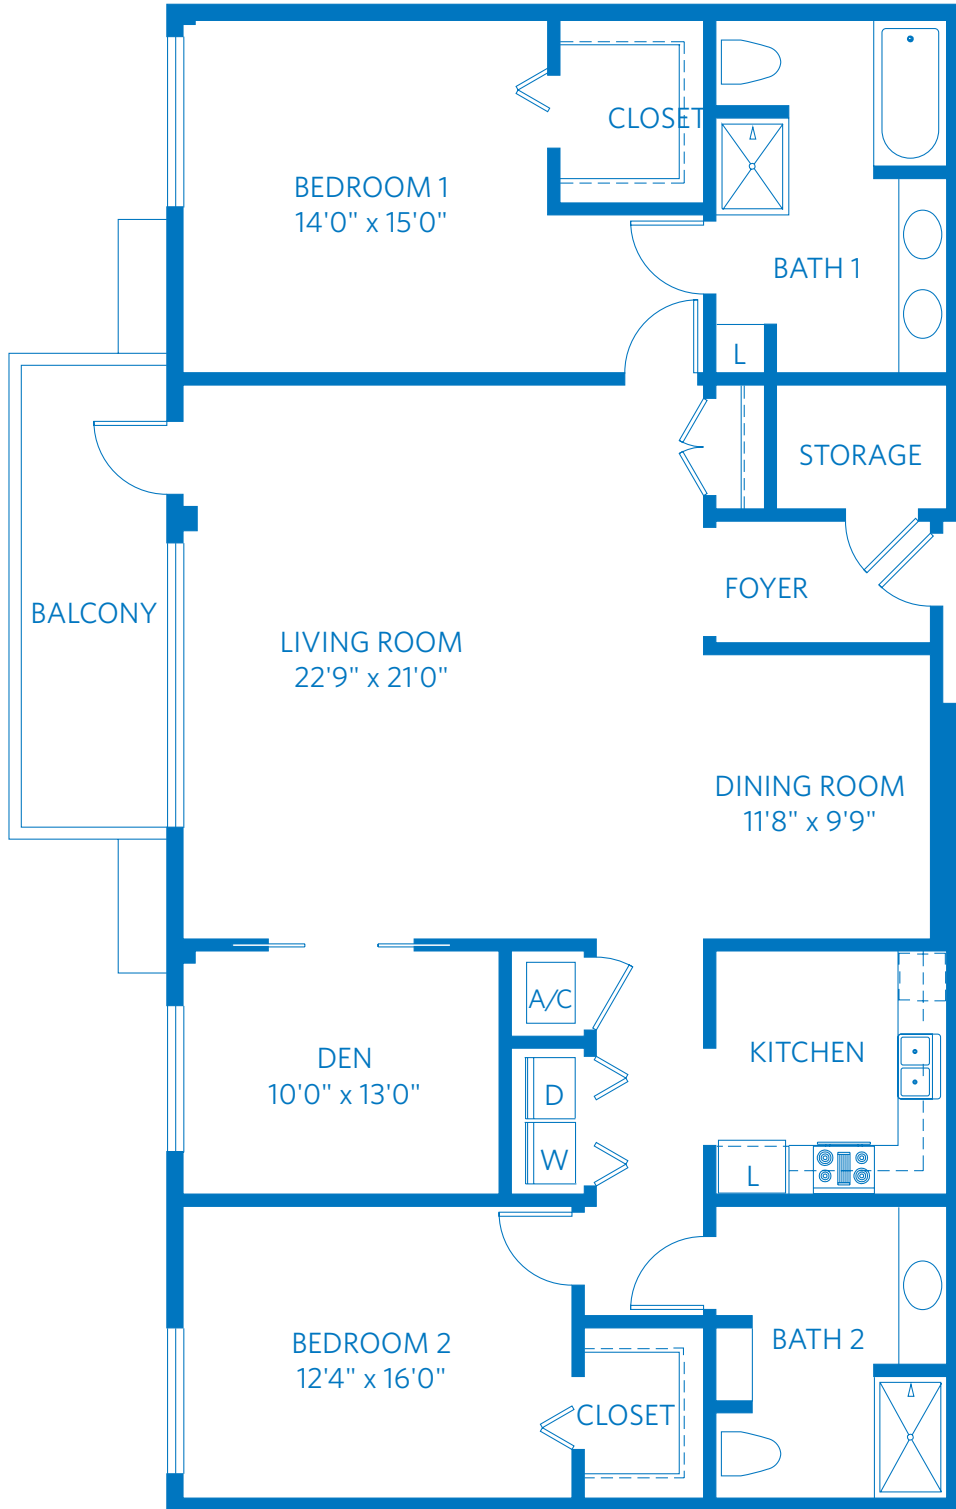

# VIA CORONADO

TWO BEDROOM WITH DEN, TWO BATH  
1,997 SQUARE FEET—1/8"=1' SCALE

All plans and dimensions are approximate.  
The community reserves the right to make changes.

8515 Costa Verde Boulevard  
San Diego, CA 92122  
858.646.7745  
ViLiving.com