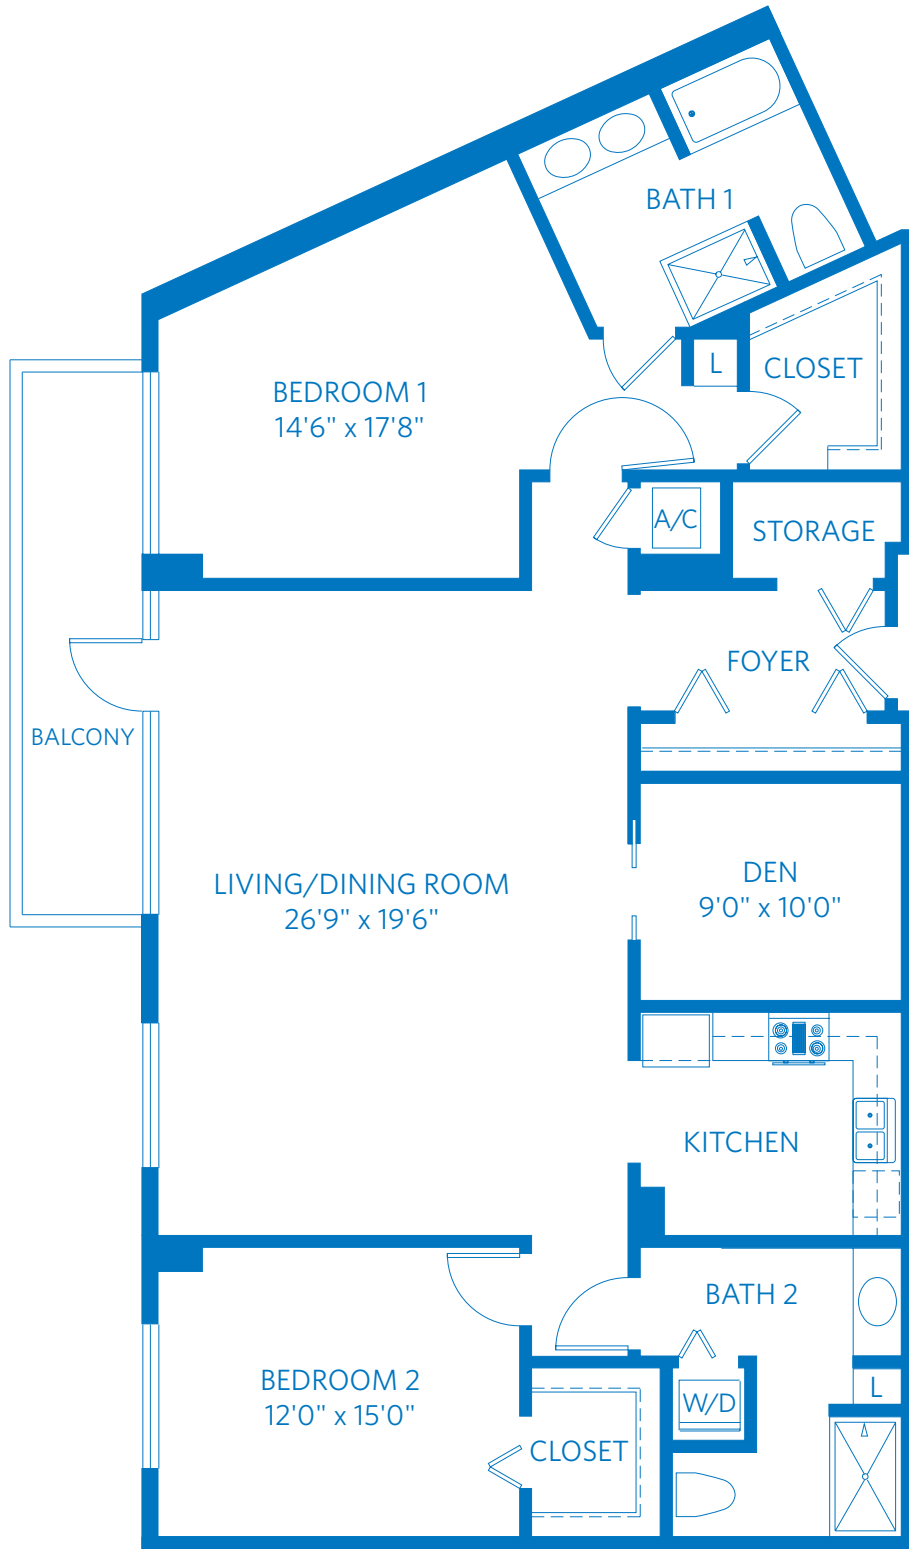

# VIA CORTEZ

TWO BEDROOM WITH DEN, TWO BATH  
1,826 SQUARE FEET—1/8"=1' SCALE

All plans and dimensions are approximate.  
The community reserves the right to make changes.

8515 Costa Verde Boulevard  
San Diego, CA 92122  
858.646.7745  
ViLiving.com