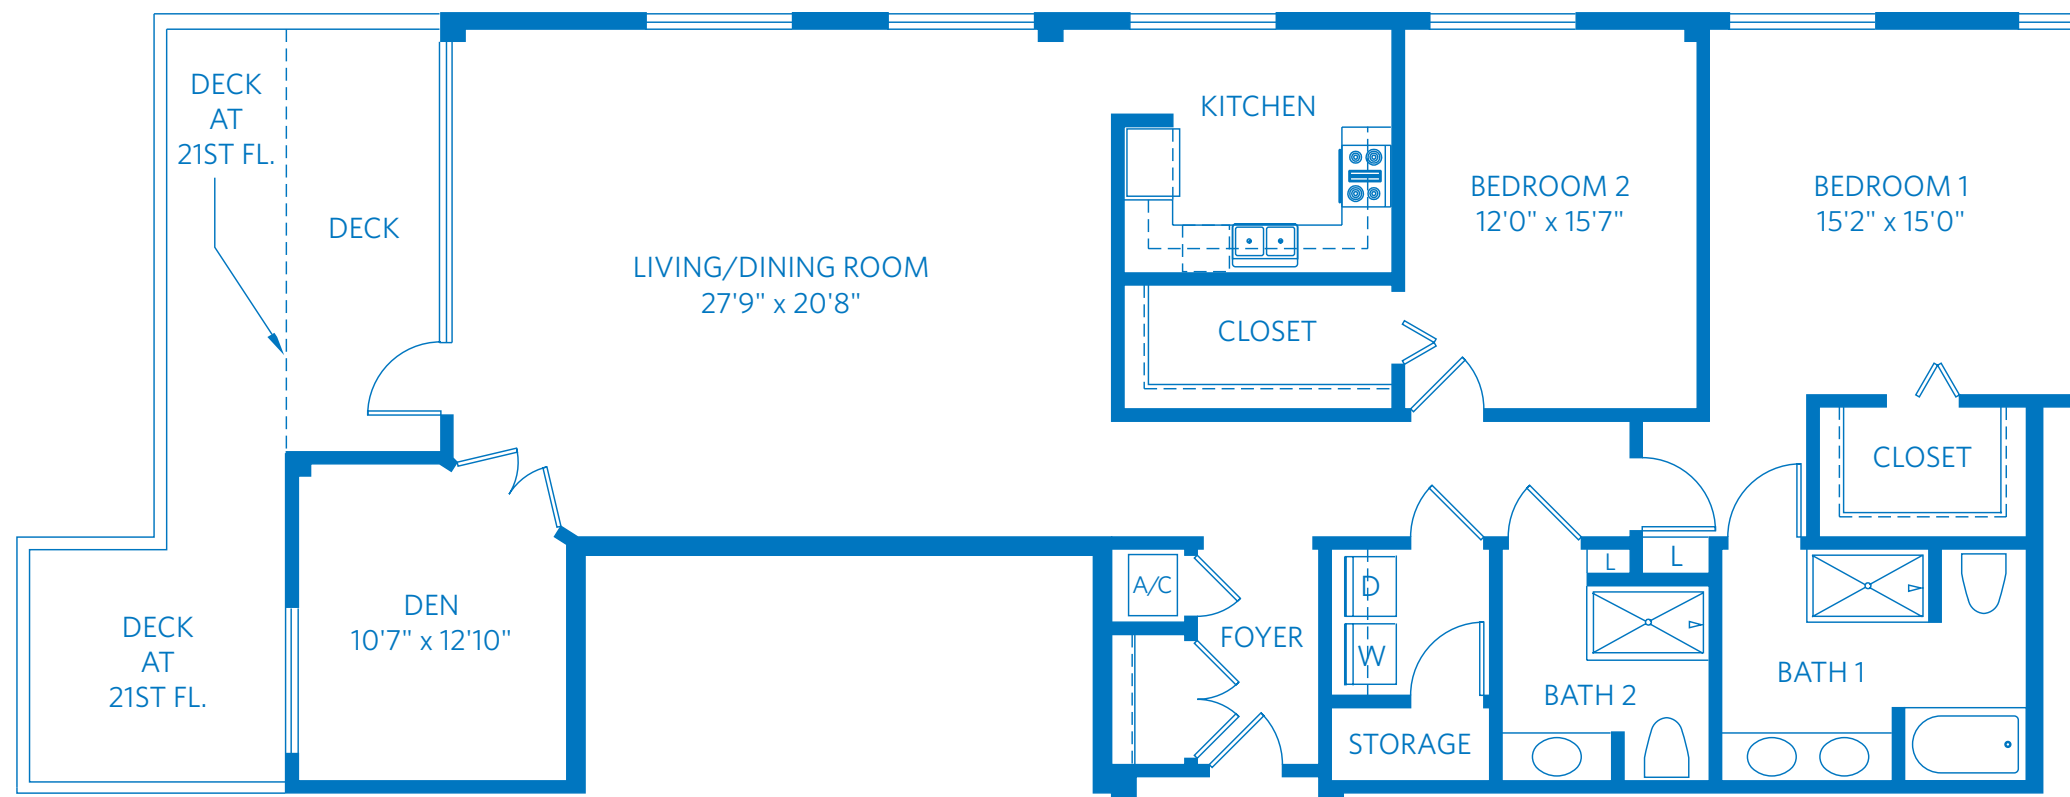

## VIA COSTA

TWO BEDROOM WITH DEN, TWO BATH  
2,025 SQUARE FEET—1/8"=1' SCALE

8515 Costa Verde Boulevard  
San Diego, CA 92122  
858.646.7745  
ViLiving.com

All plans and dimensions are approximate.  
The community reserves the right to make changes.