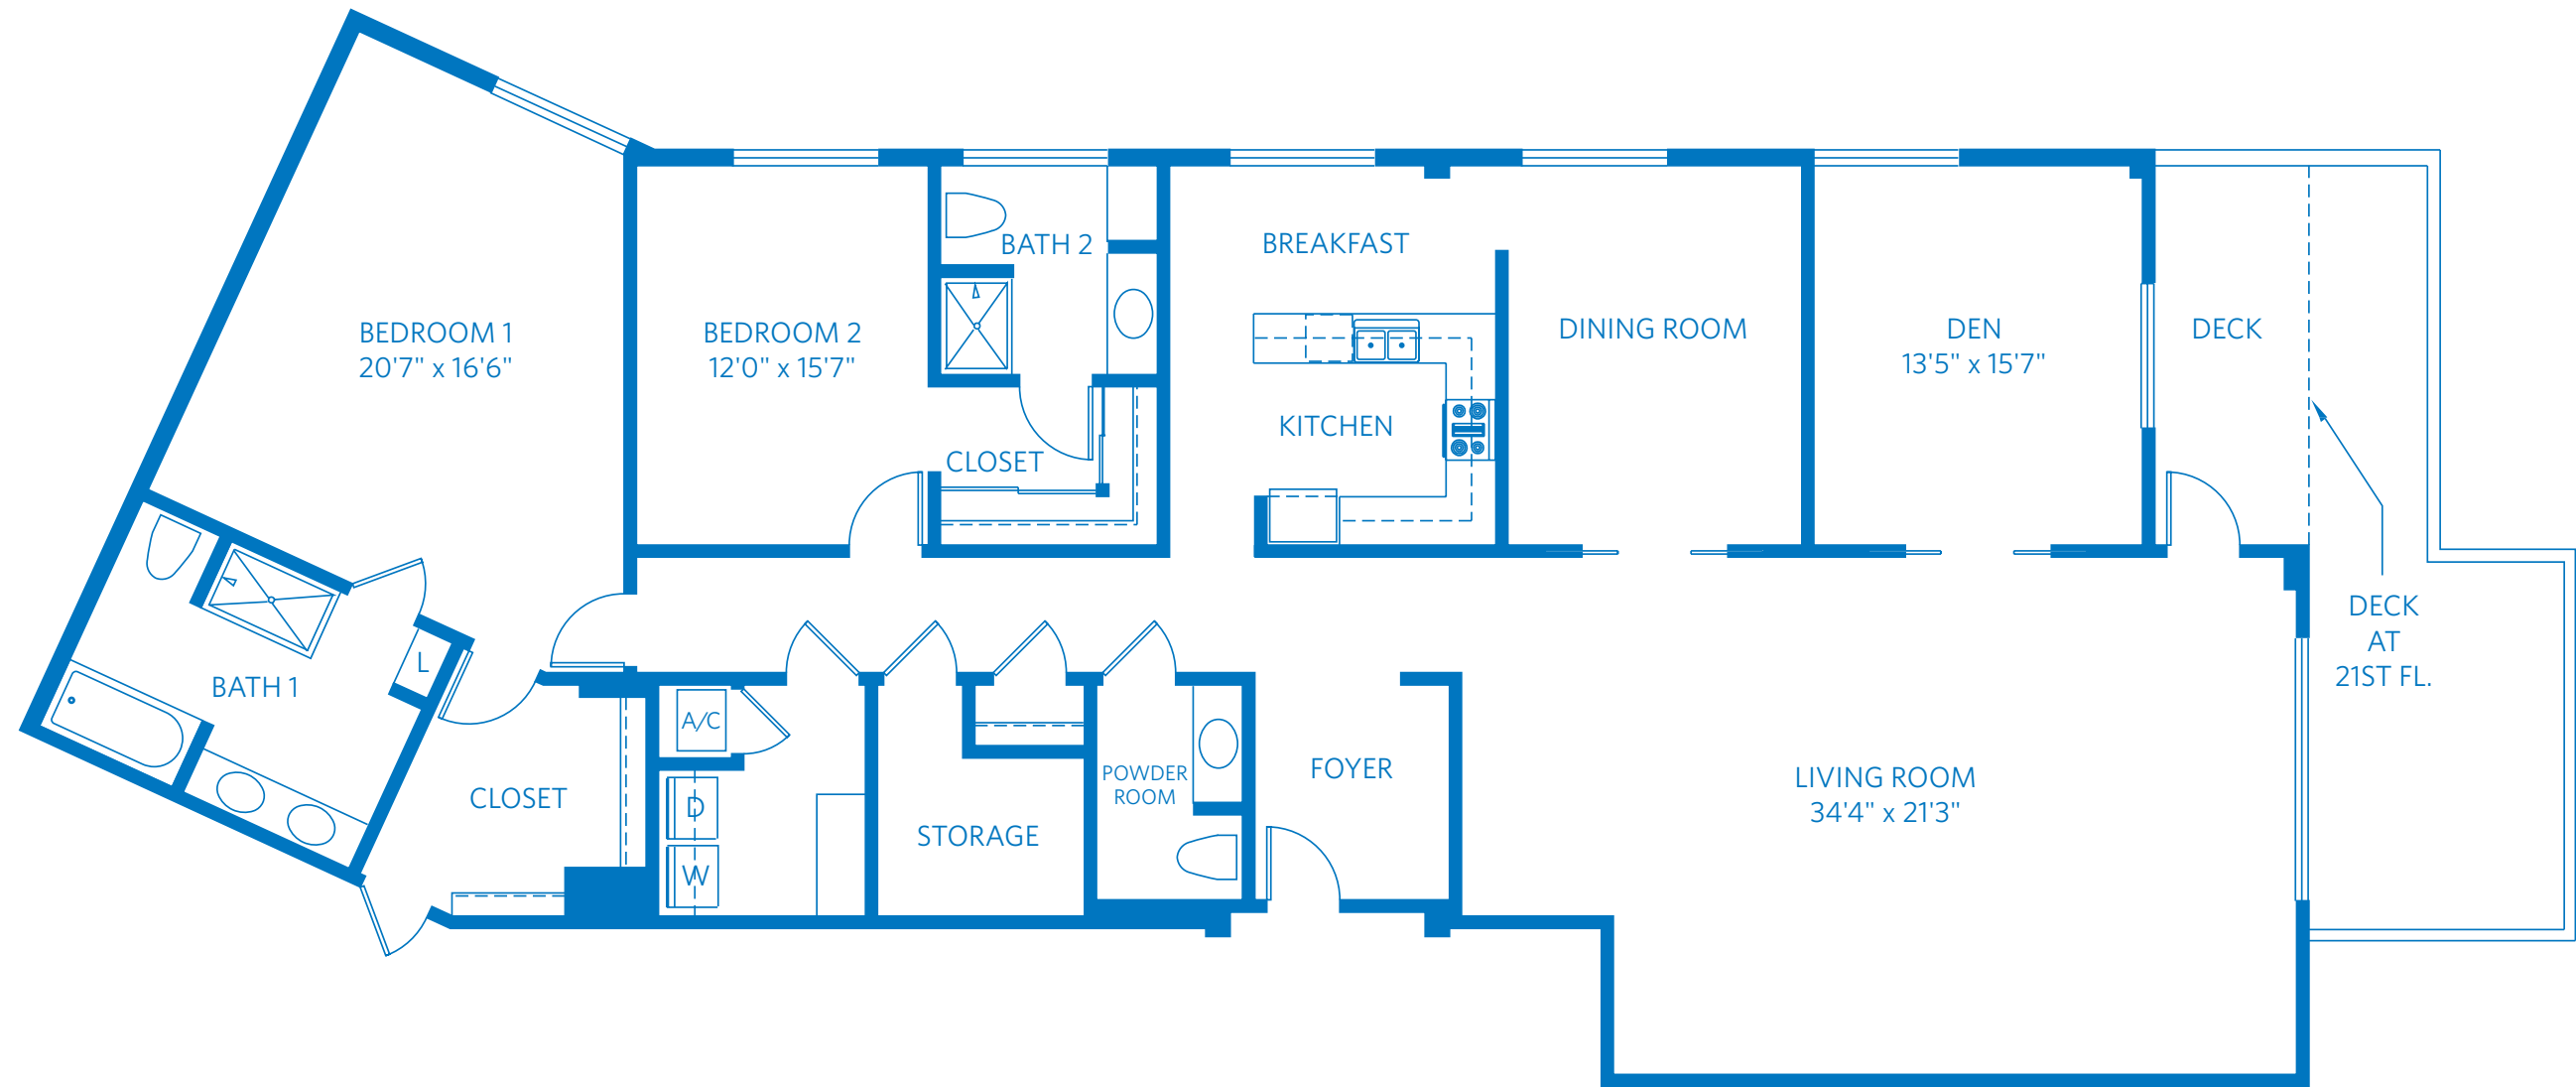

VIA DEL MAR

TWO BEDROOM WITH DEN,
TWO AND A HALF BATH
2,919 SQUARE FEET—1/8"=1' SCALE

8515 Costa Verde Boulevard
San Diego, CA 92122
858.646.7745
ViLiving.com

All plans and dimensions are approximate.
The community reserves the right to make changes.