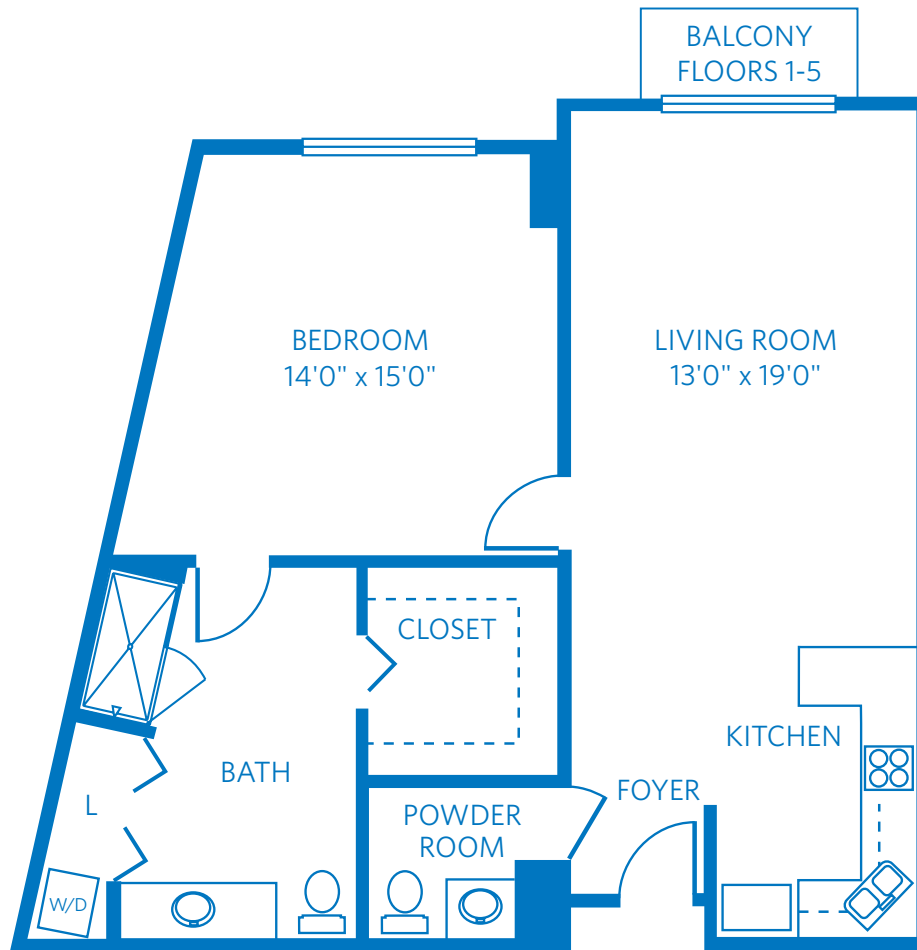

# PASEO DIEGO

ONE BEDROOM, ONE AND A HALF BATH  
850 SQUARE FEET—1/8"=1' SCALE

All plans and dimensions are approximate.  
The community reserves the right to make changes.

8515 Costa Verde Boulevard  
San Diego, CA 92122  
858.646.7745  
ViLiving.com