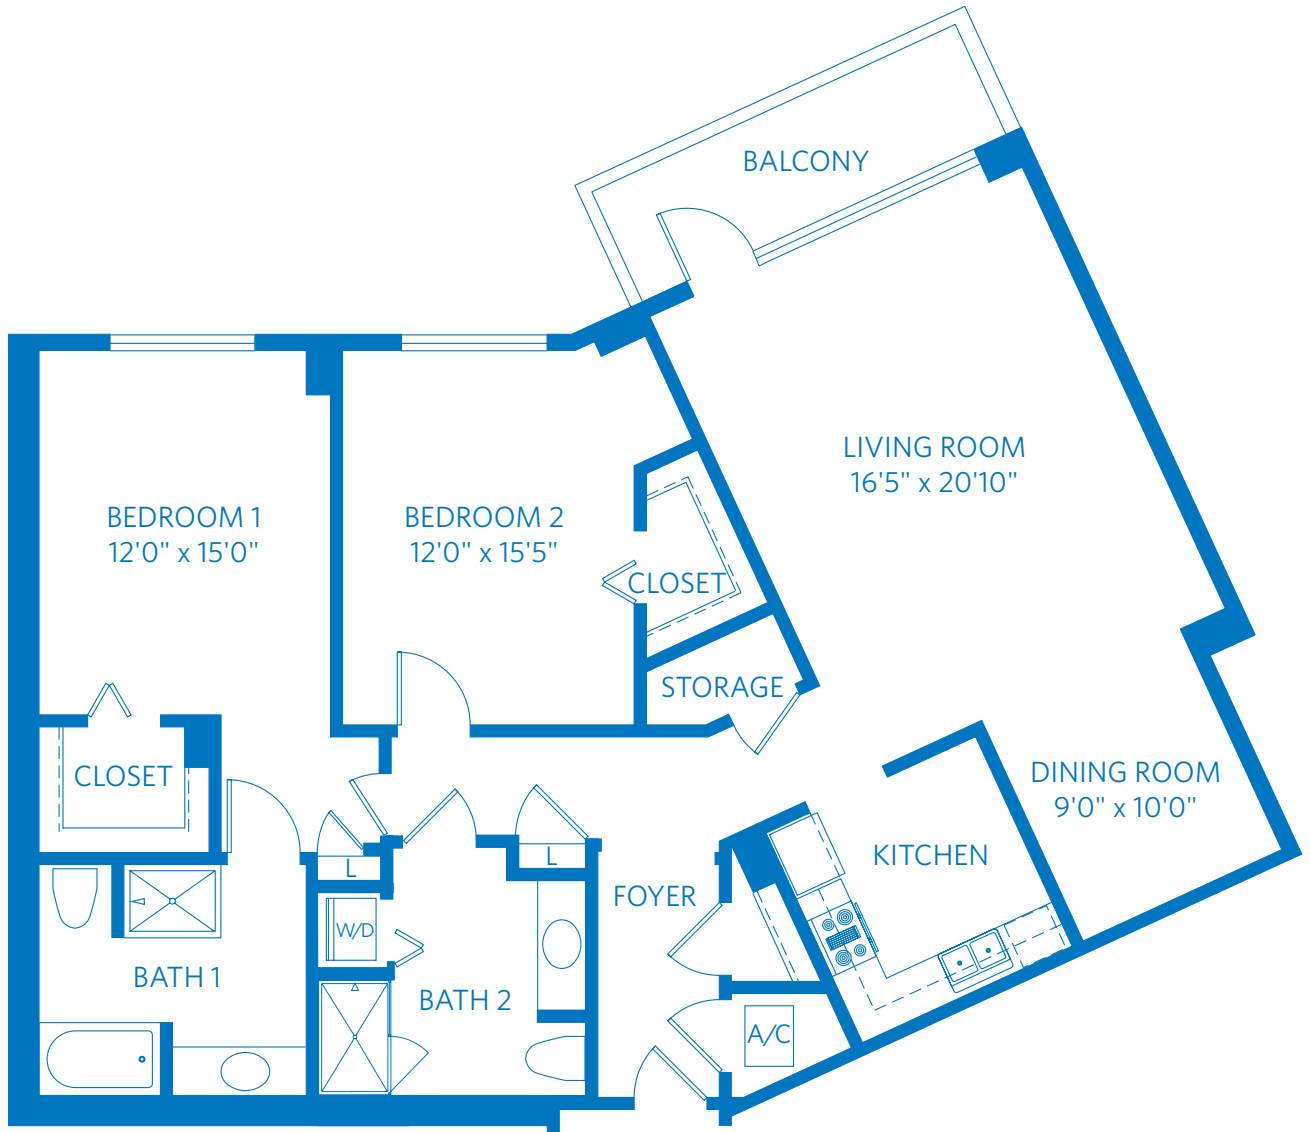

VIA FLORES

TWO BEDROOM, TWO BATH
1,578 SQUARE FEET—1/8"=1' SCALE

All plans and dimensions are approximate.
The community reserves the right to make changes.

8515 Costa Verde Boulevard
San Diego, CA 92122
858.646.7745
ViLiving.com