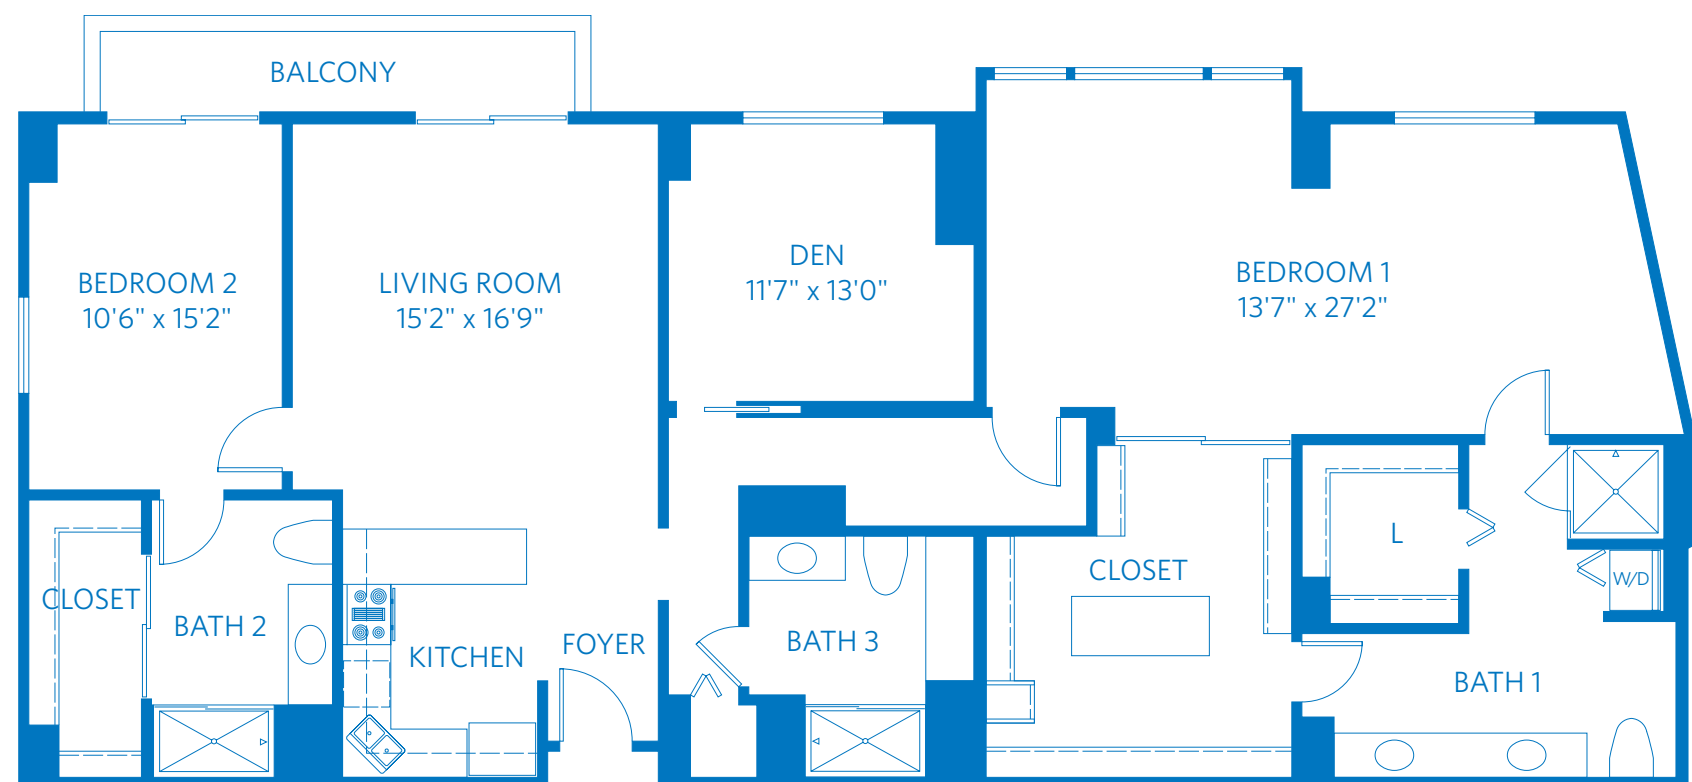

PASEO GRANDES

TWO BEDROOM WITH DEN, THREE BATH

1,939 SQUARE FEET—1/8"=1' SCALE

8515 Costa Verde Boulevard
San Diego, CA 92122
858.646.7745
ViLiving.com

All plans and dimensions are approximate.
The community reserves the right to make changes.