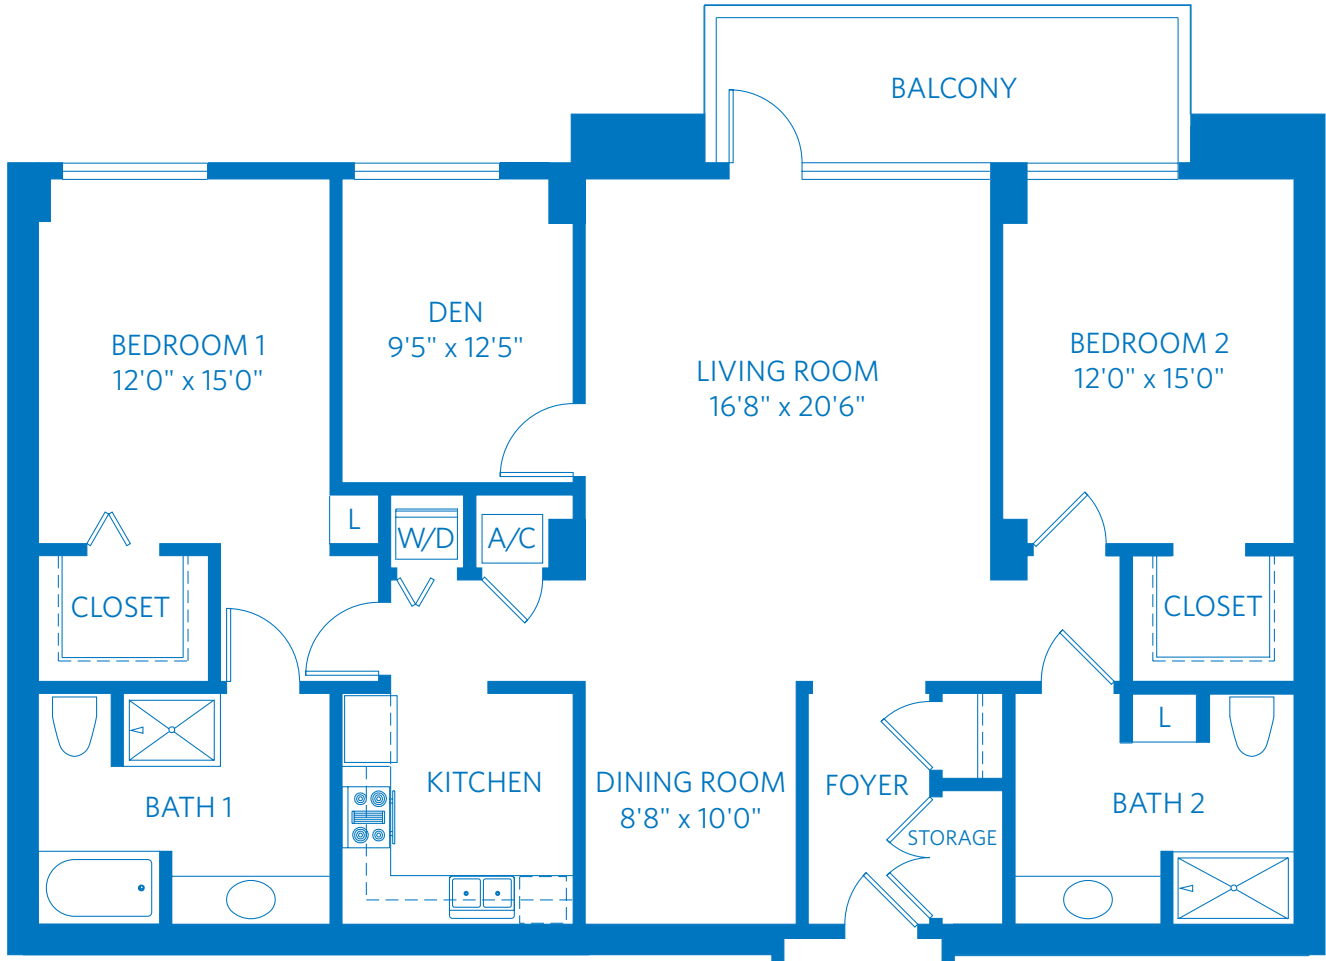

# VIA JARDINES

TWO BEDROOM WITH DEN, TWO BATH  
1,720 SQUARE FEET—1/8"=1' SCALE

All plans and dimensions are approximate.  
The community reserves the right to make changes.

8515 Costa Verde Boulevard  
San Diego, CA 92122  
858.646.7745  
ViLiving.com