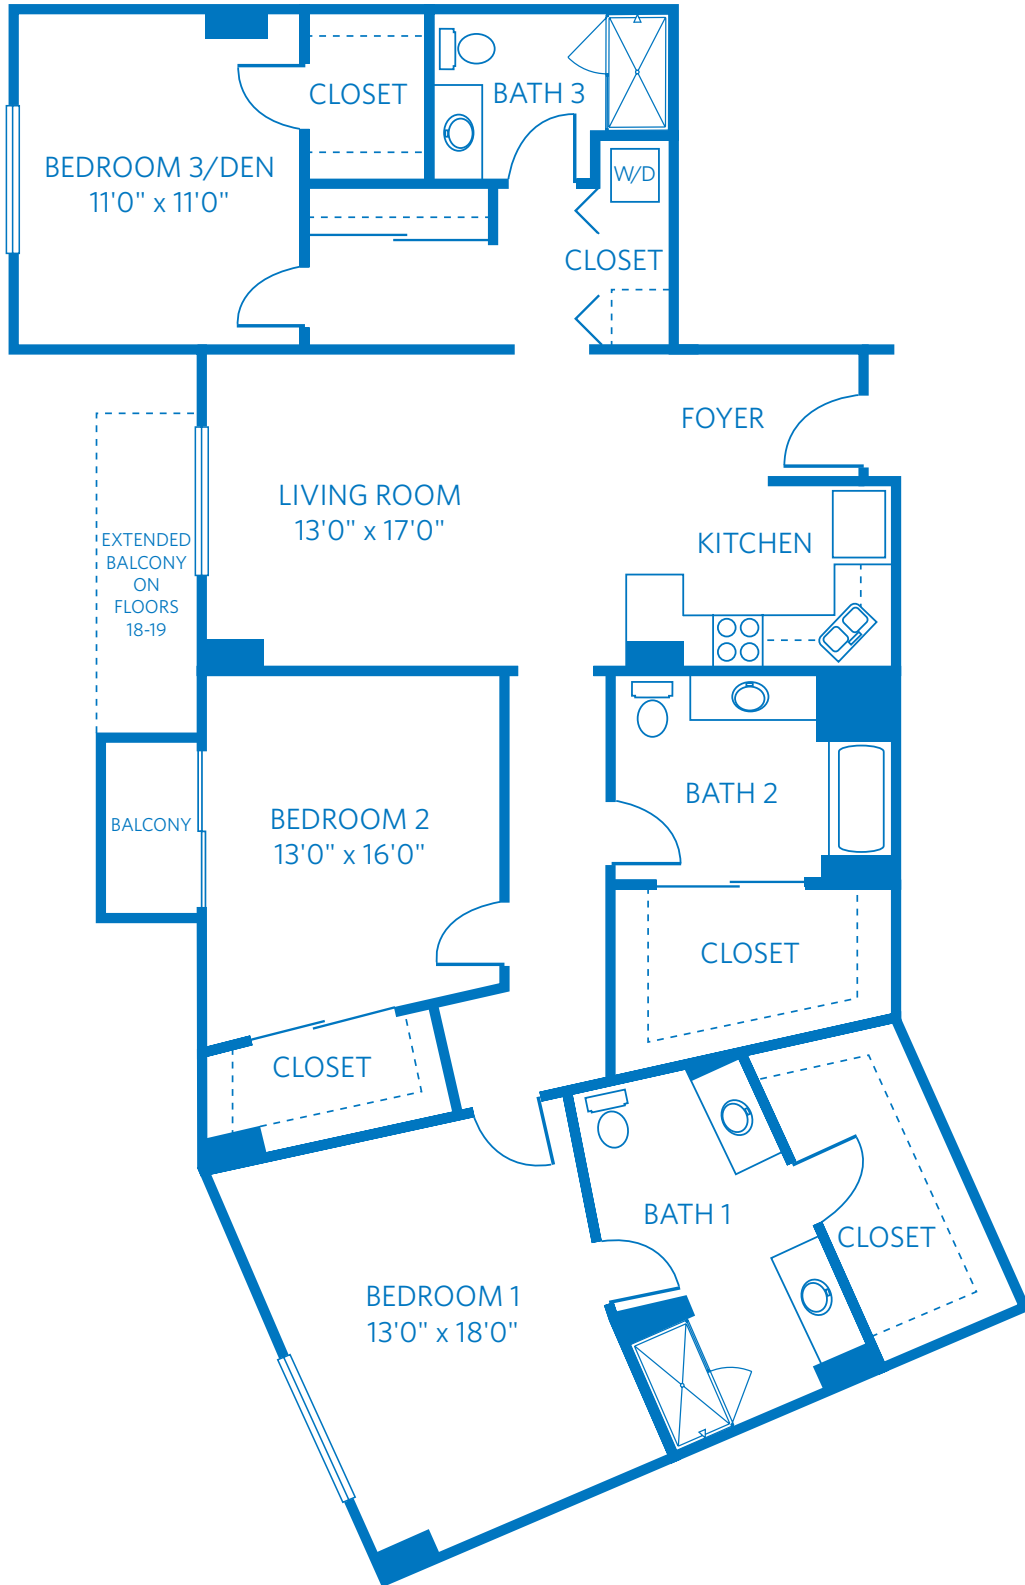

PASEO LUCIDO

THREE BEDROOM, THREE BATH
1,660 SQUARE FEET—1/8"=1' SCALE

8515 Costa Verde Boulevard
San Diego, CA 92122
858.646.7745
ViLiving.com

All plans and dimensions are approximate.
The community reserves the right to make changes.