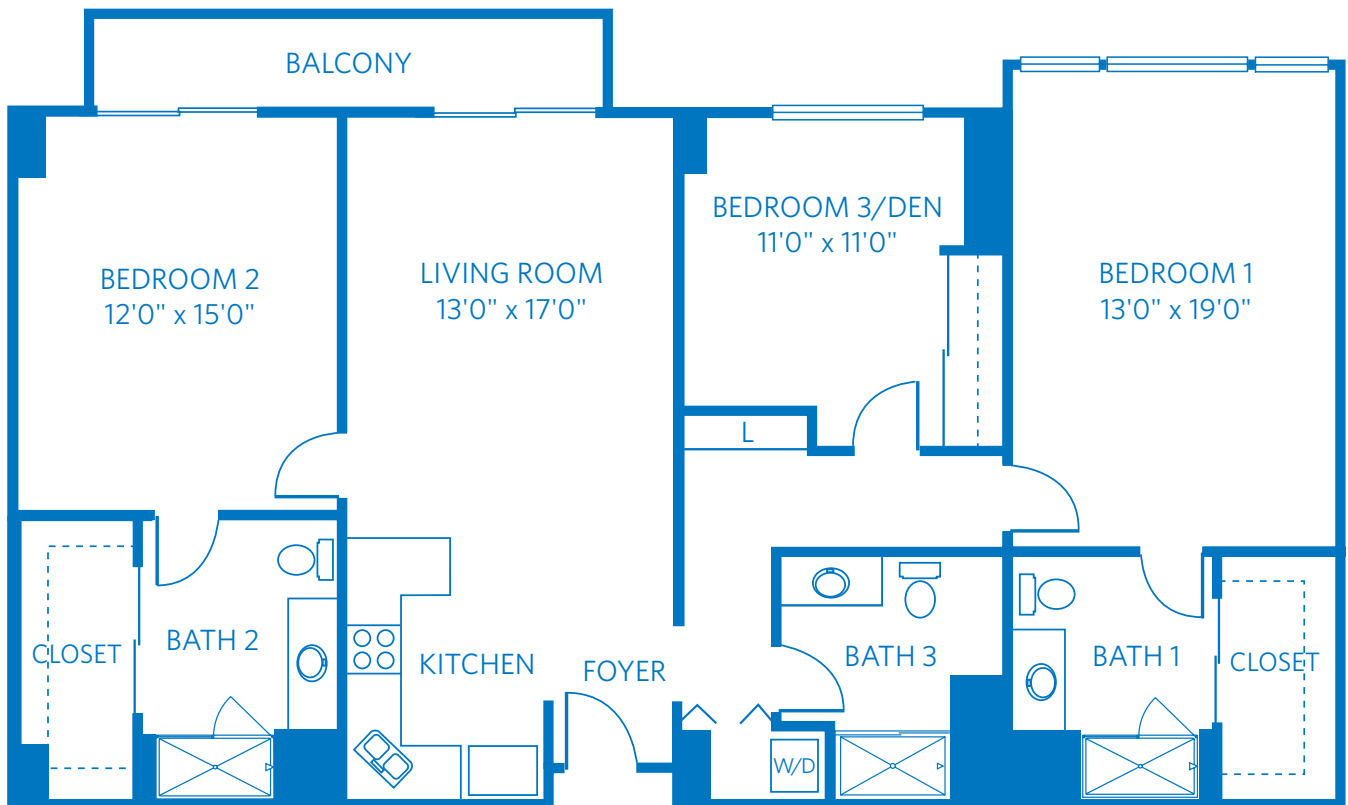

PASEO PACIFICA

THREE BEDROOM, THREE BATH
1,520 SQUARE FEET—1/8"=1' SCALE

All plans and dimensions are approximate.
The community reserves the right to make changes.

8515 Costa Verde Boulevard
San Diego, CA 92122
858.646.7745
ViLiving.com