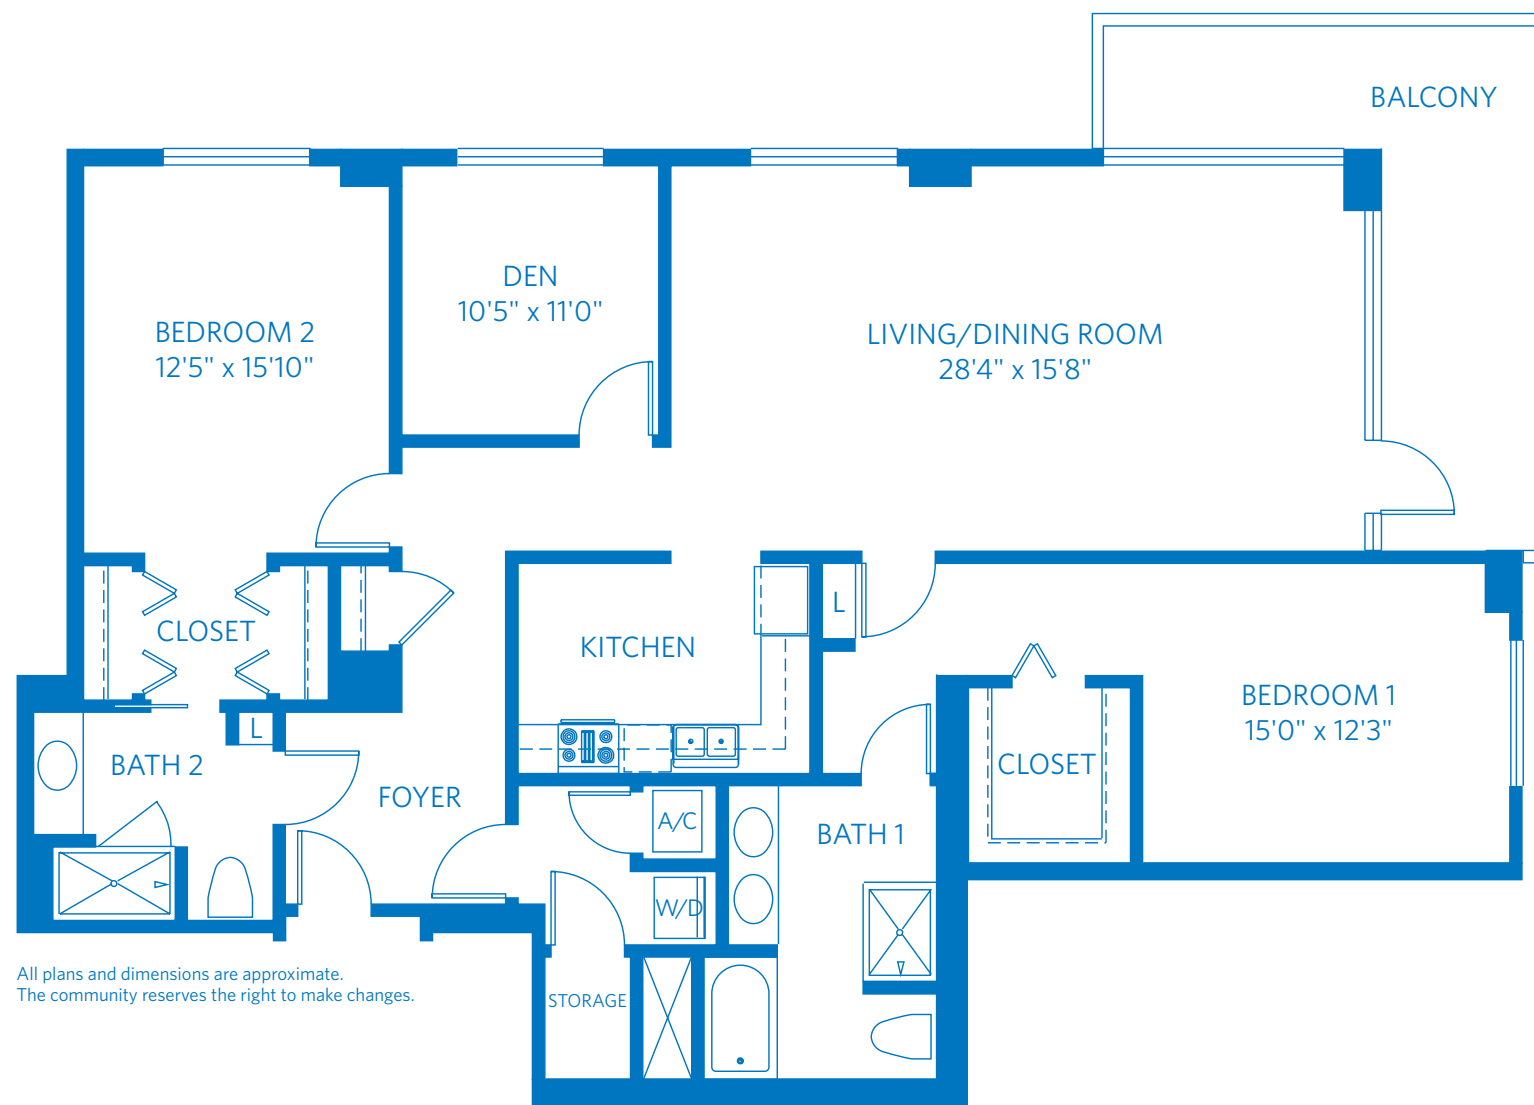

## VIA PALMAS

TWO BEDROOM WITH DEN, TWO BATH  
1,842 SQUARE FEET—1/8"=1' SCALE

8515 Costa Verde Boulevard  
San Diego, CA 92122  
858.646.7745  
ViLiving.com

All plans and dimensions are approximate.  
The community reserves the right to make changes.