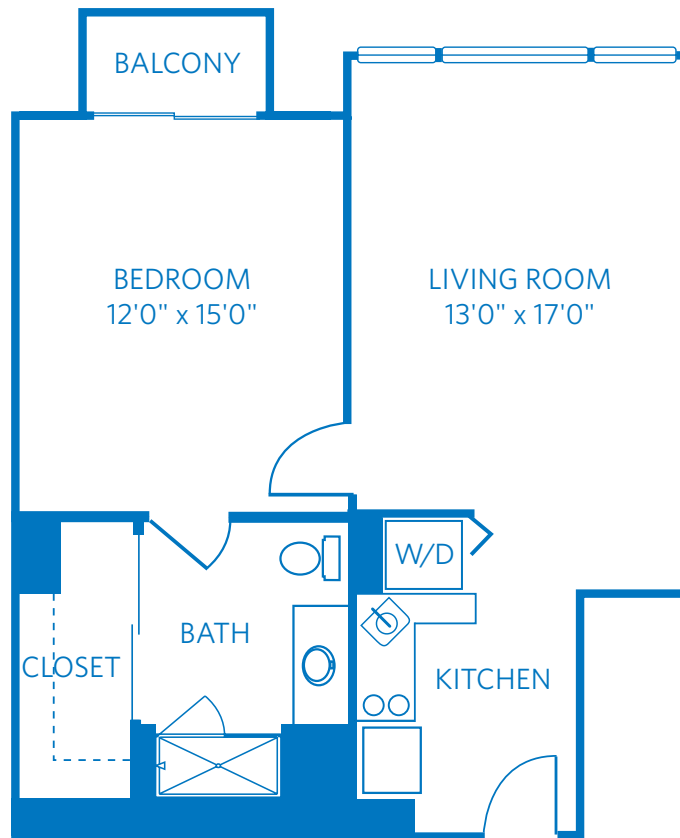

PASEO PALMILLA

ONE BEDROOM, ONE BATH
693 SQUARE FEET—1/8"=1'SCALE

All plans and dimensions are approximate.
The community reserves the right to make changes.

8515 Costa Verde Boulevard
San Diego, CA 92122
858.646.7745
ViLiving.com