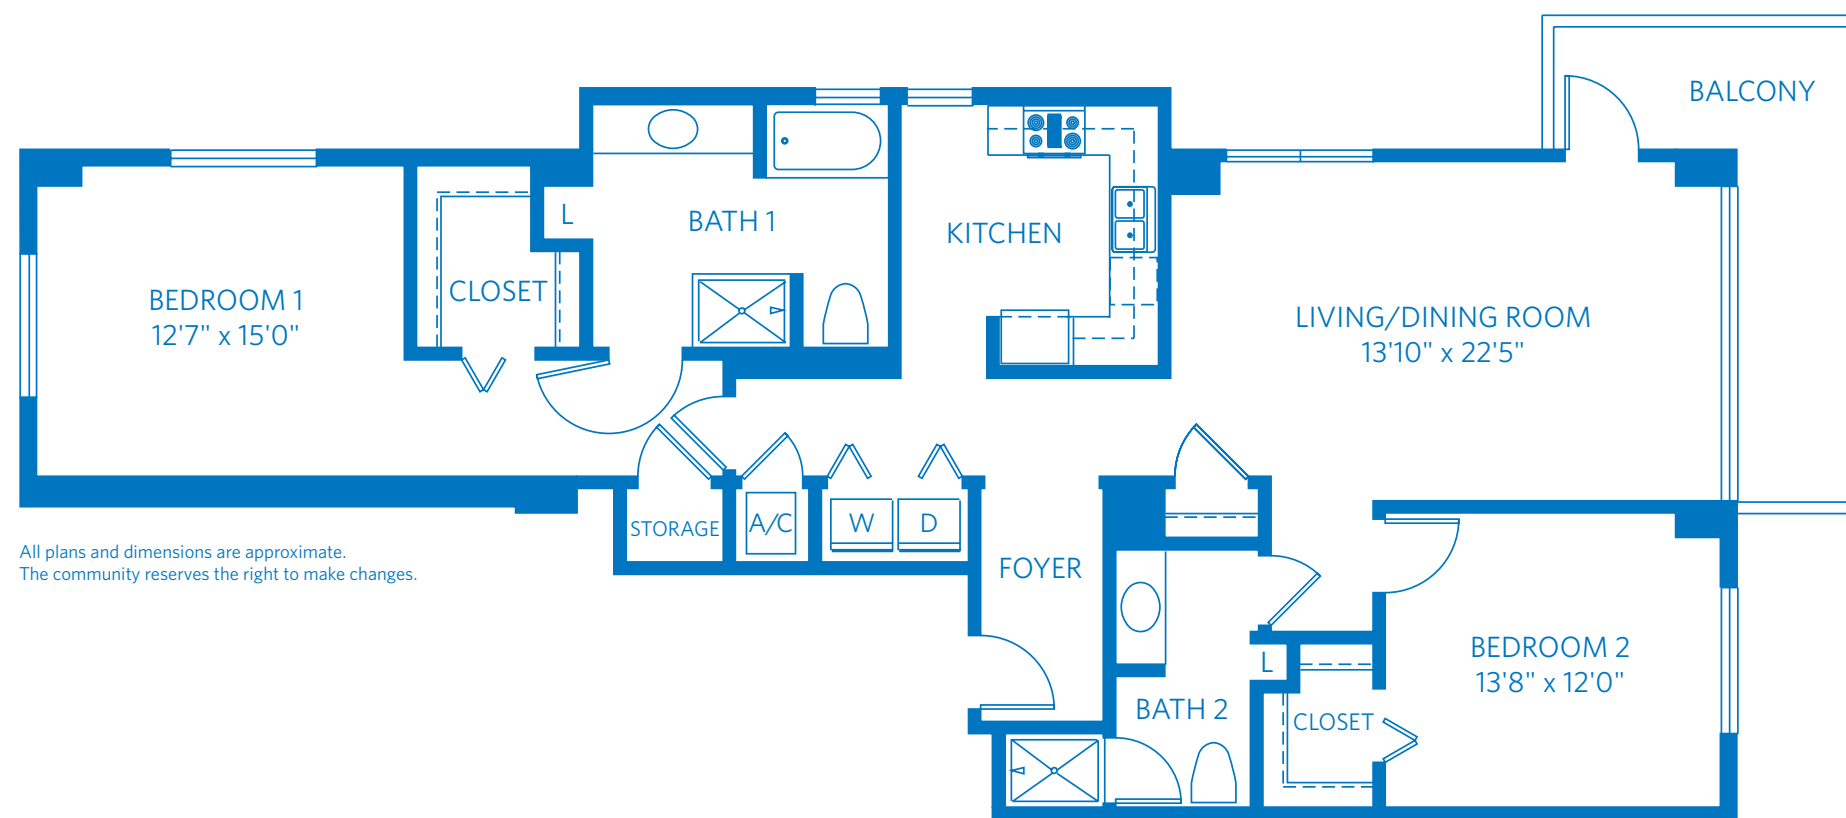

VIA POSADA
TWO BEDROOM, TWO BATH
1,494 SQUARE FEET—1/8"=1' SCALE

8515 Costa Verde Boulevard
San Diego, CA 92122
858.646.7745
ViLiving.com

All plans and dimensions are approximate.
The community reserves the right to make changes.