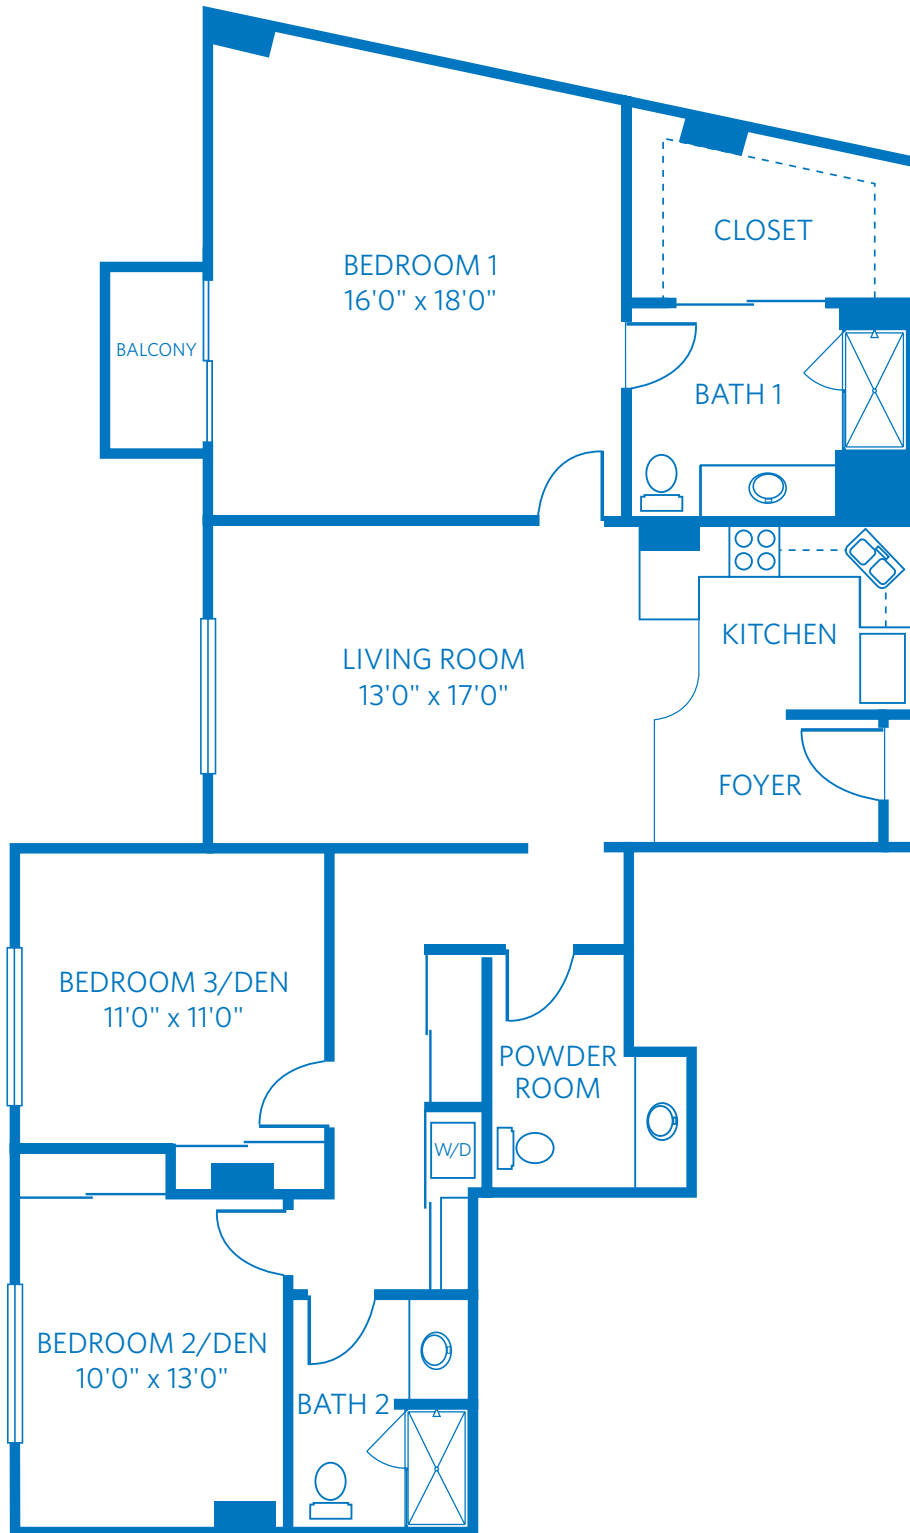

PASEO PRADO

THREE BEDROOM, TWO AND A HALF BATH
1,425 SQUARE FEET—1/8"=1' SCALE

All plans and dimensions are approximate.
The community reserves the right to make changes.

8515 Costa Verde Boulevard
San Diego, CA 92122
858.646.7745
ViLiving.com