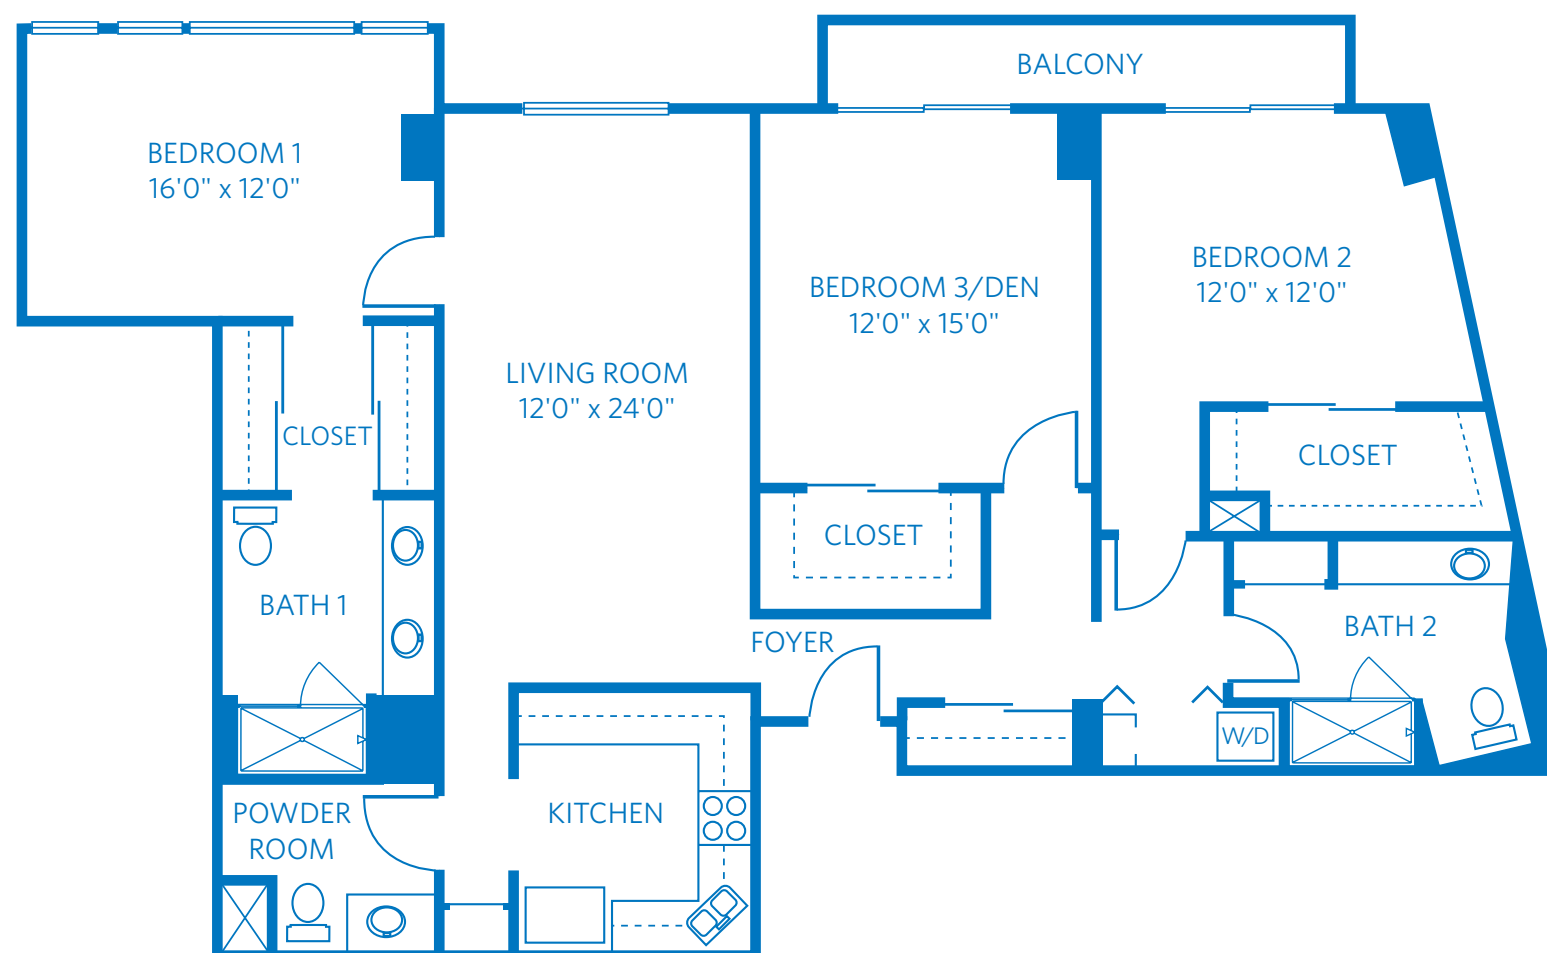

PASEO REGALO

THREE BEDROOM, TWO AND A HALF BATH
1,768 SQUARE FEET—1/8"=1' SCALE

8515 Costa Verde Boulevard
San Diego, CA 92122
858.646.7745
ViLiving.com

All plans and dimensions are approximate.
The community reserves the right to make changes.