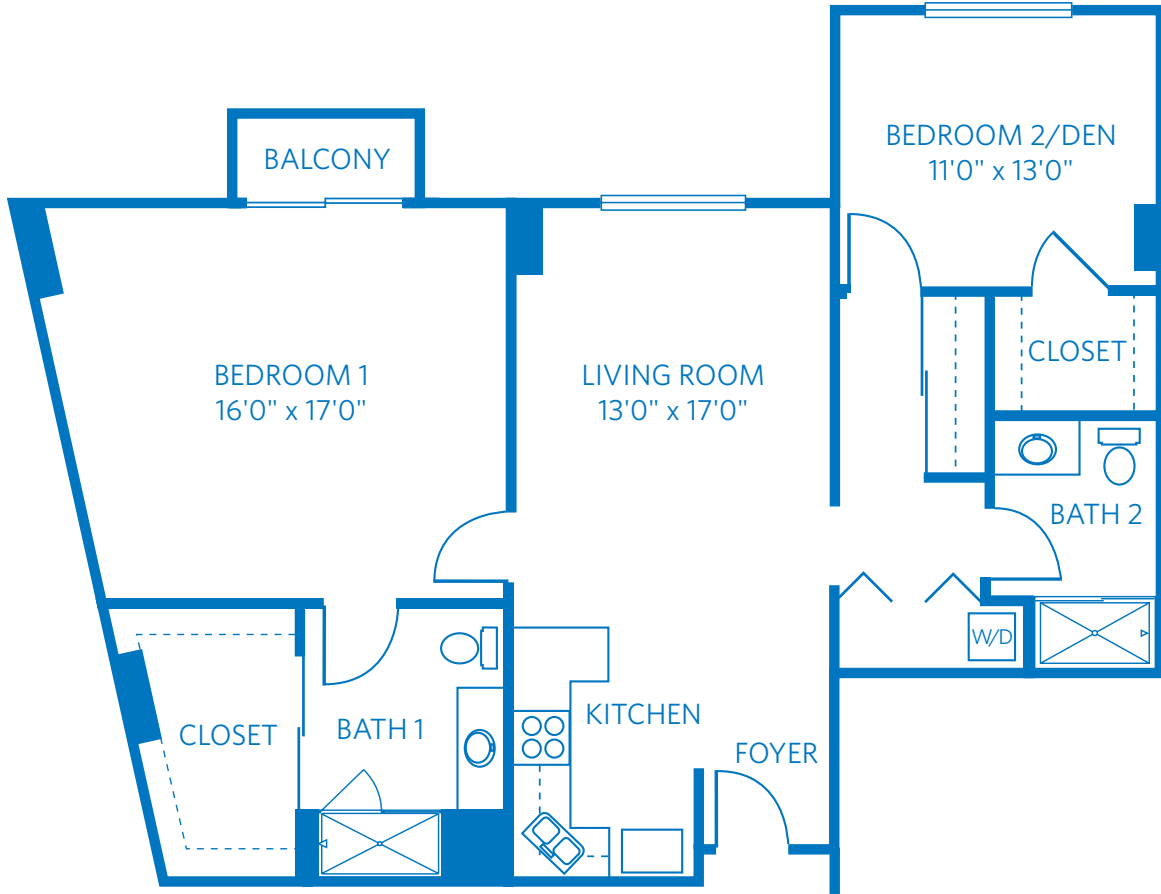

PASEO RIO

TWO BEDROOM, TWO BATH
1,210 SQUARE FEET—1/8"=1' SCALE

All plans and dimensions are approximate.
The community reserves the right to make changes.

8515 Costa Verde Boulevard
San Diego, CA 92122
858.646.7745
ViLiving.com