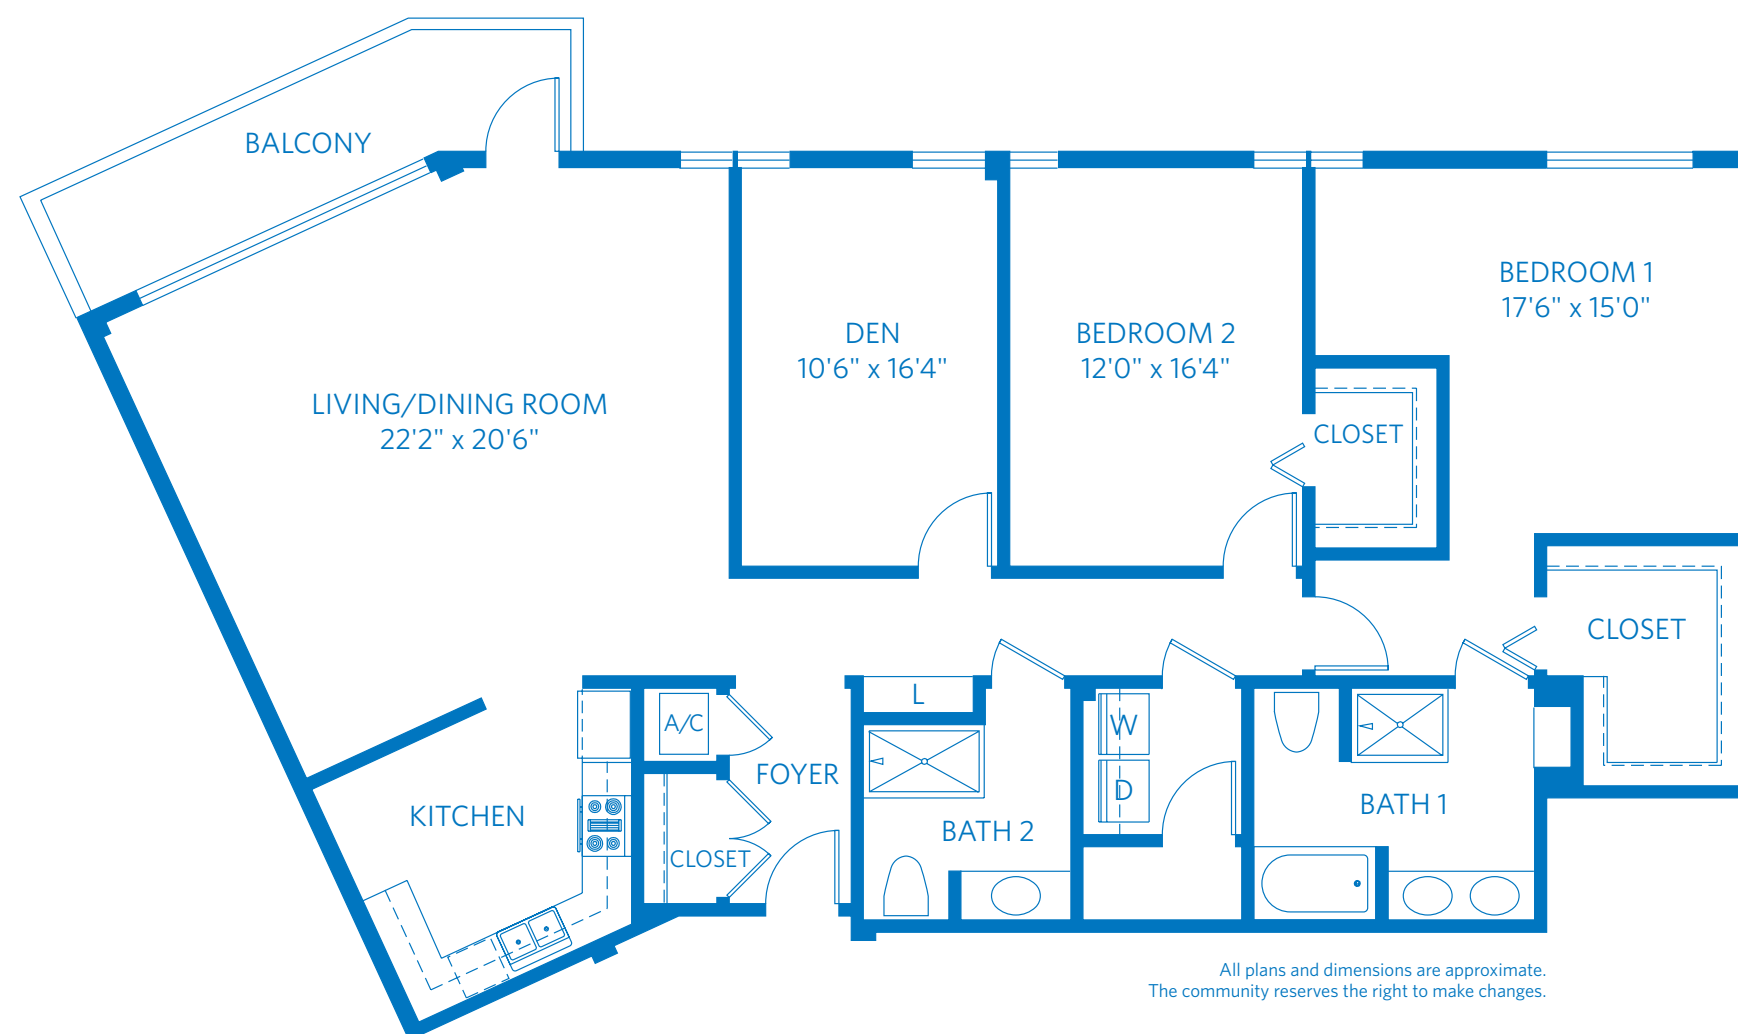

VIA SIERRA

TWO BEDROOM WITH DEN, TWO BATH
1,958 SQUARE FEET—1/8"=1' SCALE

8515 Costa Verde Boulevard
San Diego, CA 92122
858.646.7745
ViLiving.com

All plans and dimensions are approximate.
The community reserves the right to make changes.