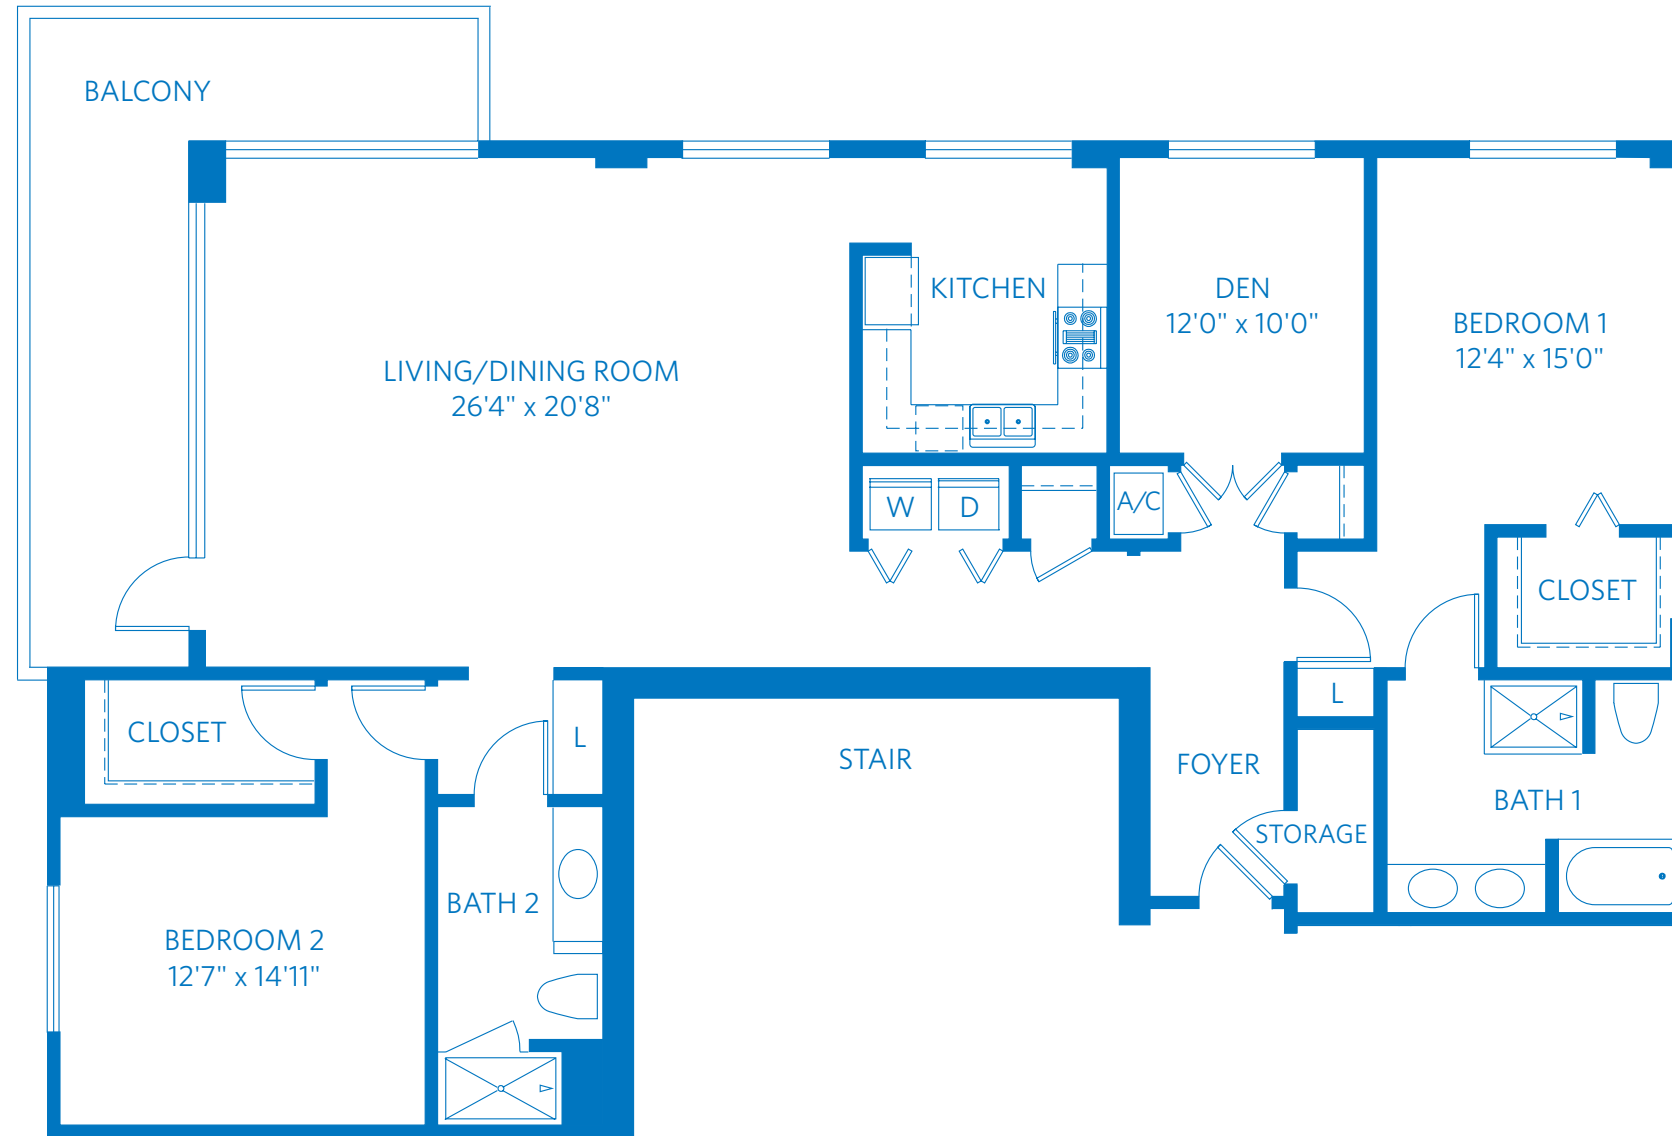

VIA TROPICAL

TWO BEDROOM WITH DEN, TWO BATH
2,034 SQUARE FEET—1/8"=1' SCALE

8515 Costa Verde Boulevard
San Diego, CA 92122
858.646.7745
ViLiving.com

All plans and dimensions are approximate.
The community reserves the right to make changes.