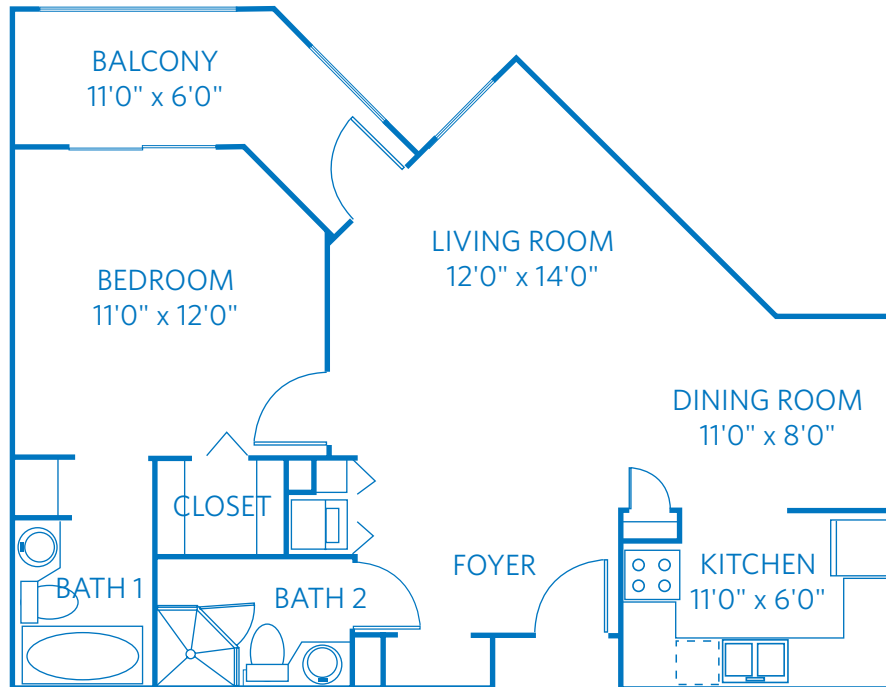

CRESTWOOD

ONE BEDROOM, TWO BATH
812 SQUARE FEET—1/8"=1' SCALE

All plans and dimensions are approximate.
The community reserves the right to make changes.

2792 Donnelly Drive
Lantana, FL 33462
561.434.5333
ViLiving.com