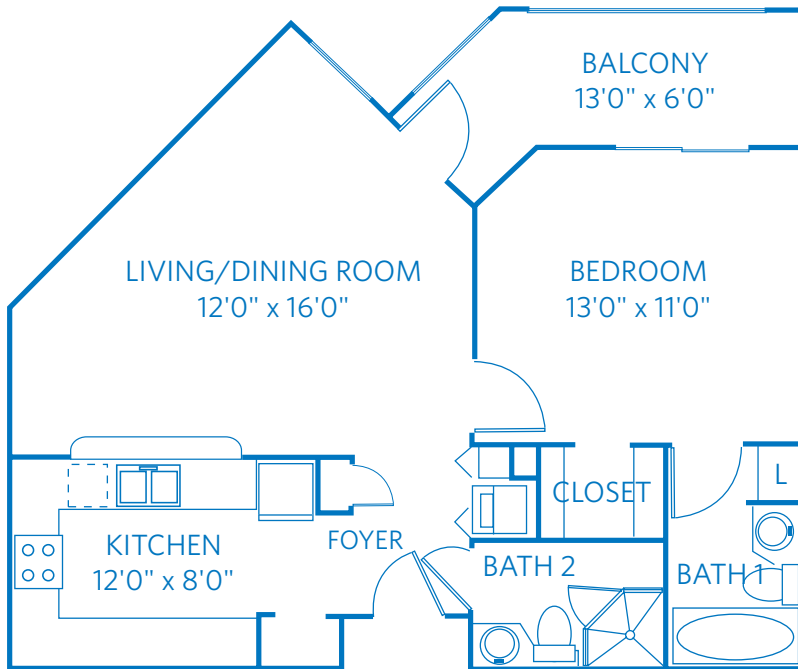

# CYPRESS

ONE BEDROOM, TWO BATH  
782 SQUARE FEET—1/8"=1' SCALE

All plans and dimensions are approximate.  
The community reserves the right to make changes.

2792 Donnelly Drive  
Lantana, FL 33462  
561.434.5333  
ViLiving.com