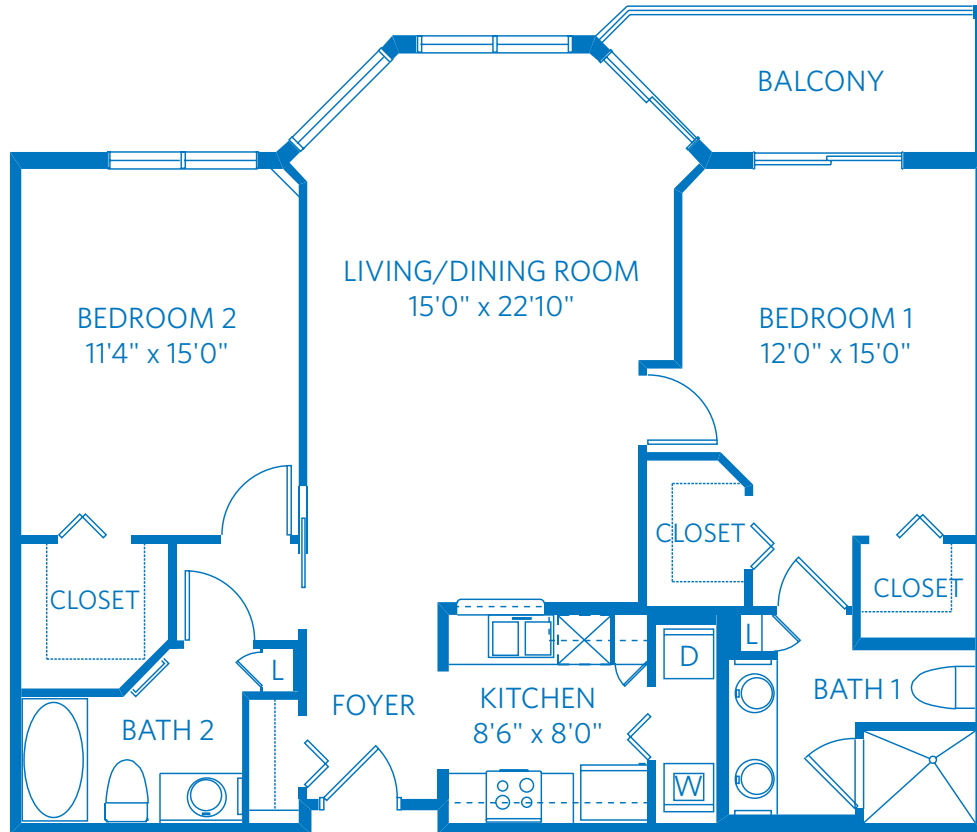

# FOXTAIL

TWO BEDROOM, TWO BATH  
1,158 SQUARE FEET—1/8"=1' SCALE

All plans and dimensions are approximate.  
The community reserves the right to make changes.

2792 Donnelly Drive  
Lantana, FL 33462  
561.434.5333  
ViLiving.com