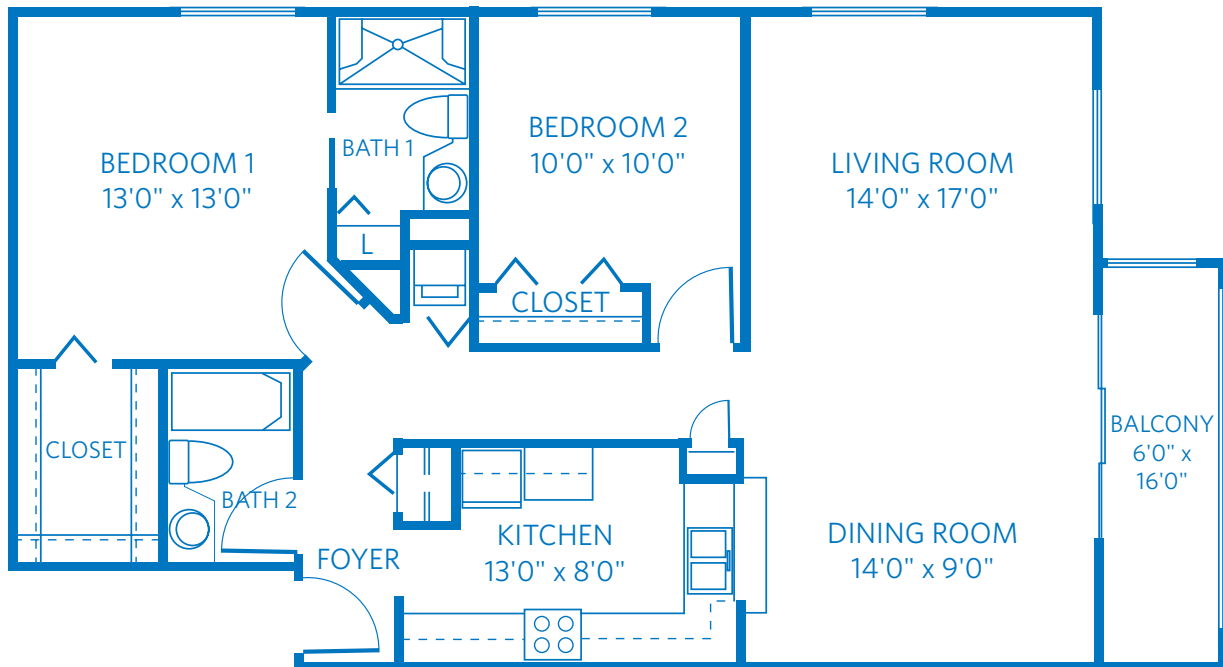

MEADOWBROOK

TWO BEDROOM, TWO BATH
1,170 SQUARE FEET—1/8"=1' SCALE

All plans and dimensions are approximate.
The community reserves the right to make changes.

2792 Donnelly Drive
Lantana, FL 33462
561.434.5333
ViLiving.com