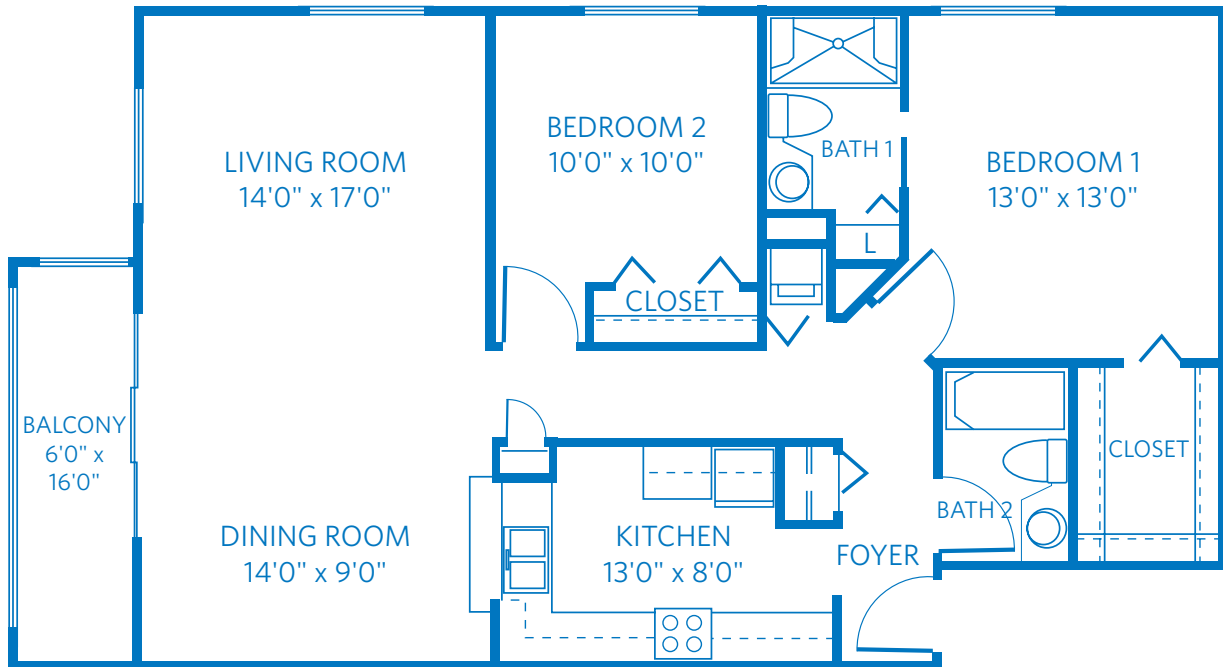

MEADOWBROOK INVERTED

TWO BEDROOM, TWO BATH
1,170 SQUARE FEET—1/8"=1' SCALE

All plans and dimensions are approximate.
The community reserves the right to make changes.

2792 Donnelly Drive
Lantana, FL 33462
561.434.5333
ViLiving.com