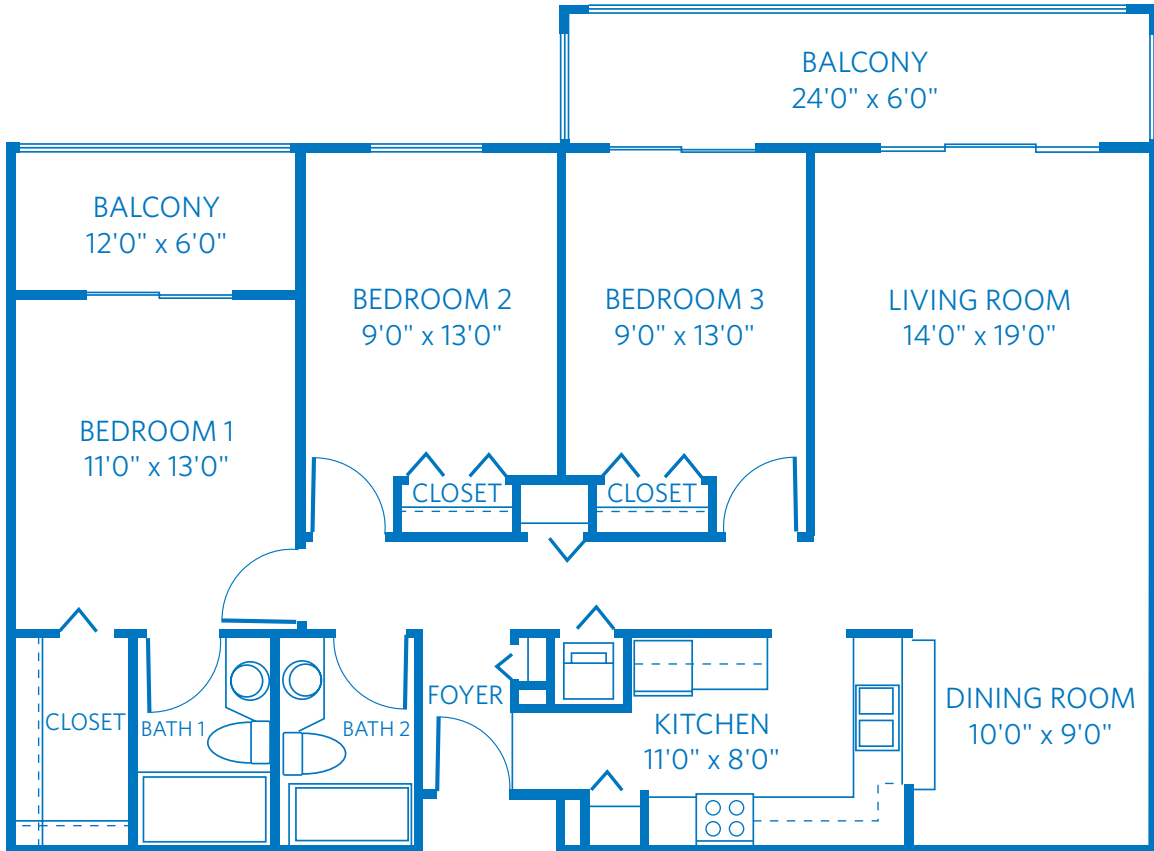

# OAKVIEW

THREE BEDROOM, TWO BATH  
1,331 SQUARE FEET—1/8"=1' SCALE

All plans and dimensions are approximate.  
The community reserves the right to make changes.

2792 Donnelly Drive  
Lantana, FL 33462  
561.434.5333  
ViLiving.com