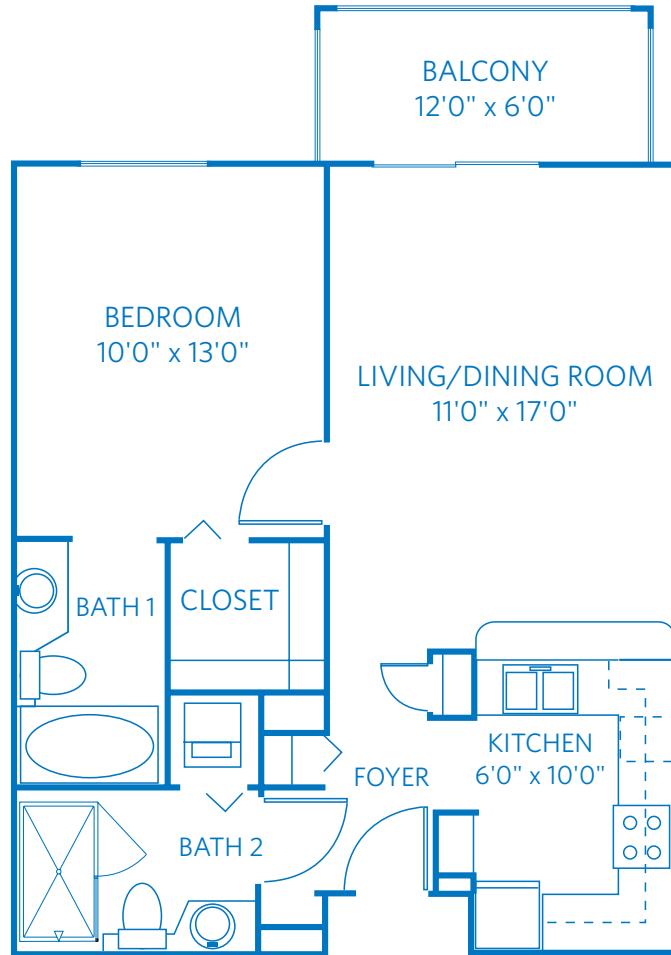

# PEACHWOOD

ONE BEDROOM, TWO BATH  
701 SQUARE FEET—1/8"=1' SCALE

All plans and dimensions are approximate.  
The community reserves the right to make changes.

2792 Donnelly Drive  
Lantana, FL 33462  
561.434.5333  
ViLiving.com