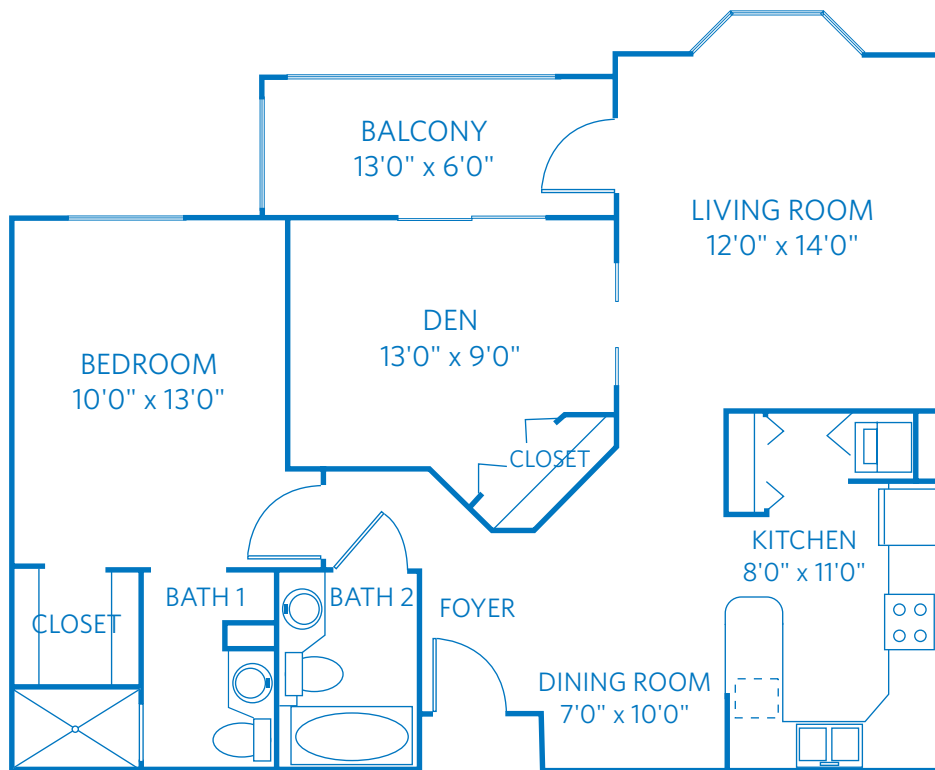

# REDWOOD

ONE BEDROOM, TWO BATH WITH DEN  
1,005 SQUARE FEET—1/8"=1' SCALE

All plans and dimensions are approximate.  
The community reserves the right to make changes.

2792 Donnelly Drive  
Lantana, FL 33462  
561.434.5333  
ViLiving.com