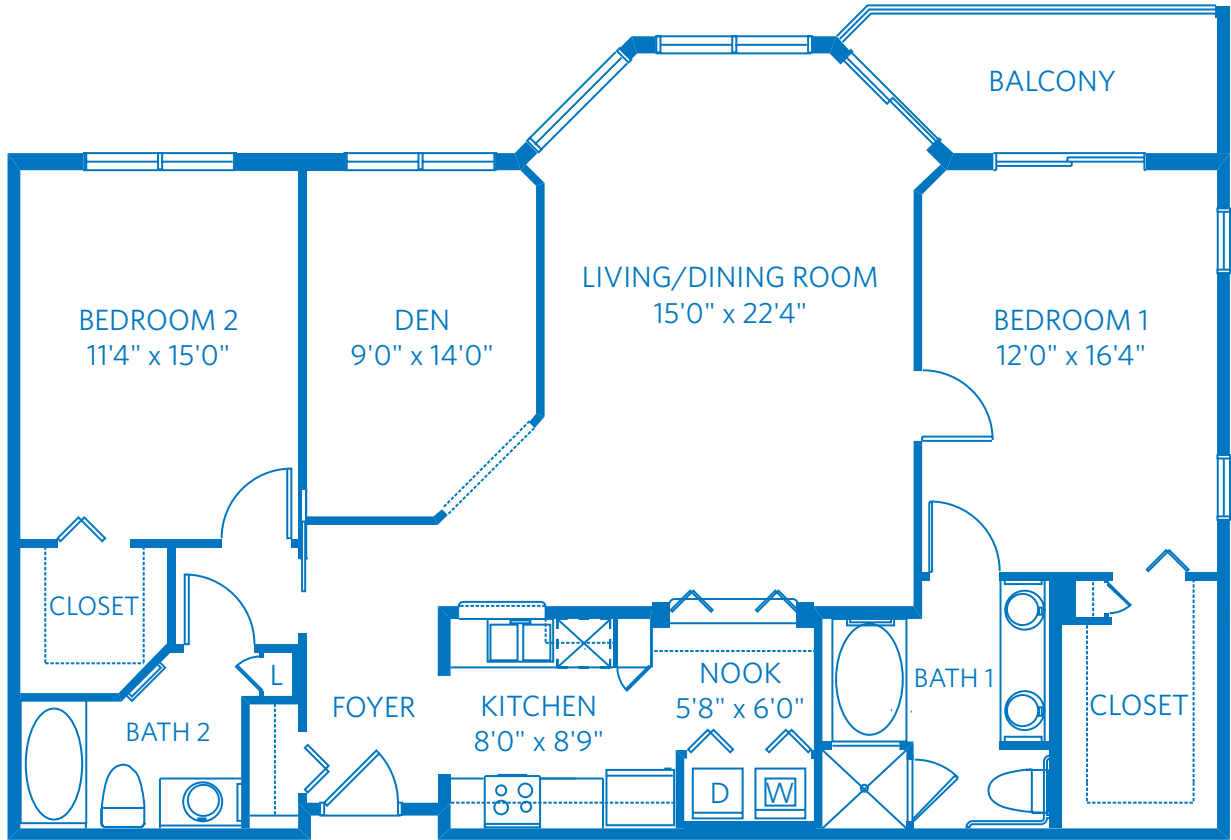

# SABAL

TWO BEDROOM, TWO BATH WITH DEN  
1,429 SQUARE FEET—1/8"=1' SCALE

All plans and dimensions are approximate.  
The community reserves the right to make changes.

2792 Donnelly Drive  
Lantana, FL 33462  
561.434.5333  
ViLiving.com