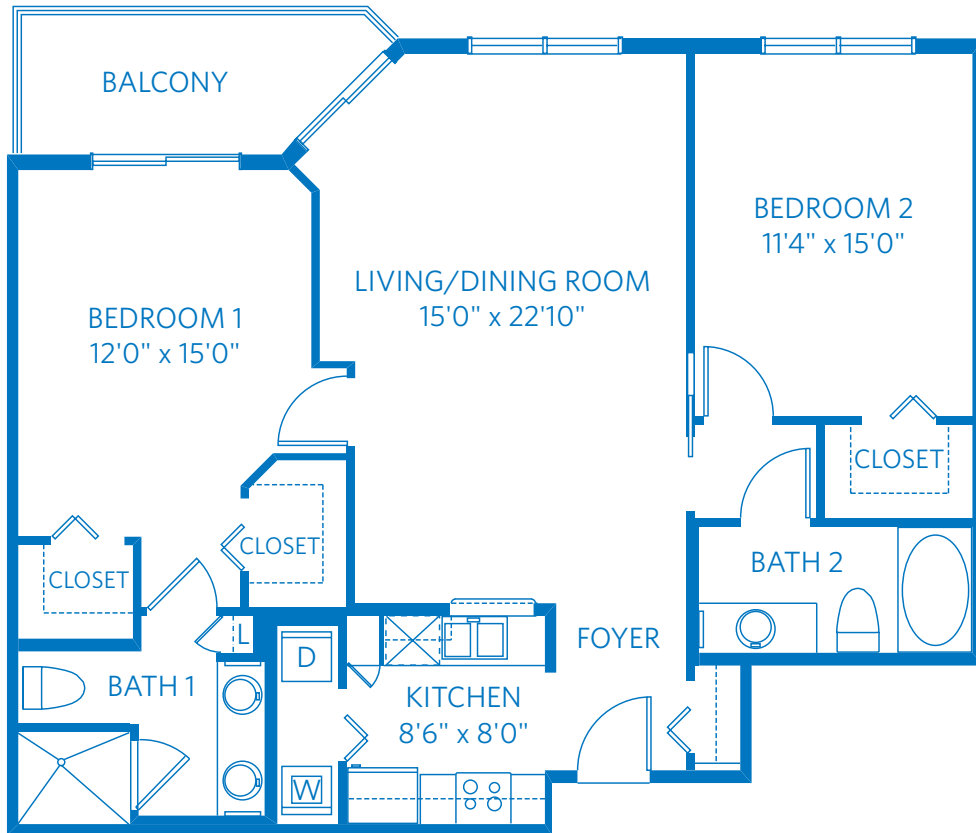

SAGO

TWO BEDROOM, TWO BATH
1,144 SQUARE FEET—1/8"=1' SCALE

All plans and dimensions are approximate.
The community reserves the right to make changes.

2792 Donnelly Drive
Lantana, FL 33462
561.434.5333
ViLiving.com