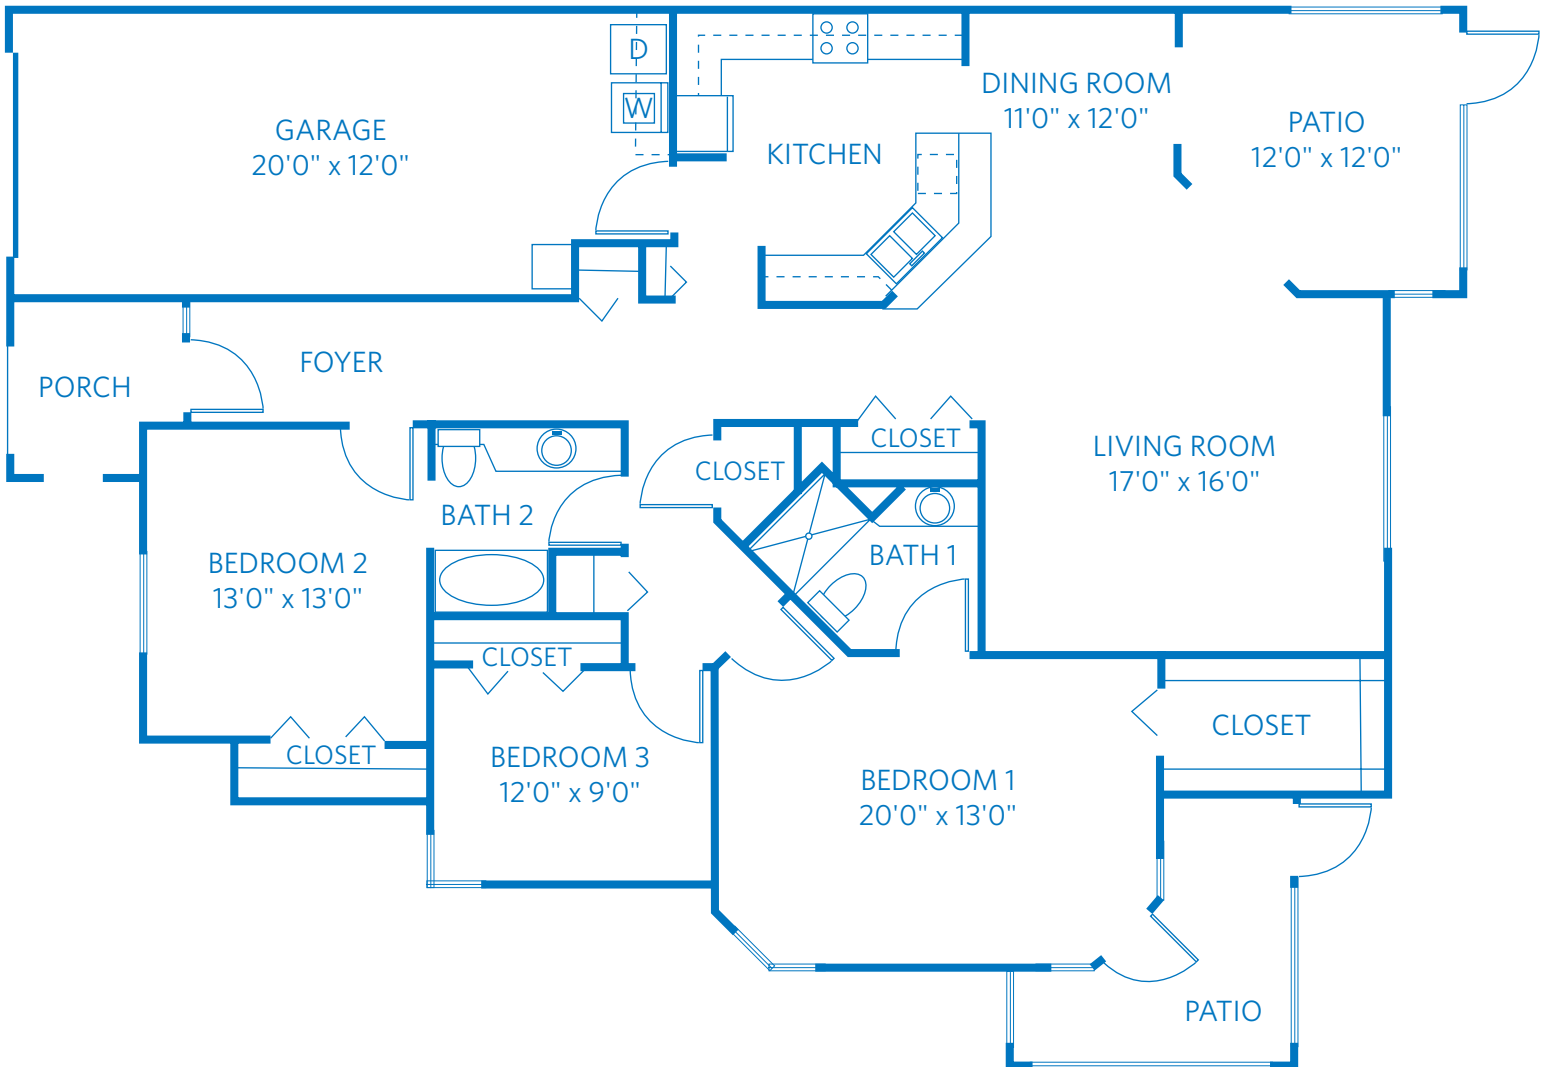

# VILLA 3

THREE BEDROOM, TWO BATH  
2,370 SQUARE FEET—1/8"=1' SCALE

All plans and dimensions are approximate.  
The community reserves the right to make changes.

2792 Donnelly Drive  
Lantana, FL 33462  
561.434.5333  
ViLiving.com