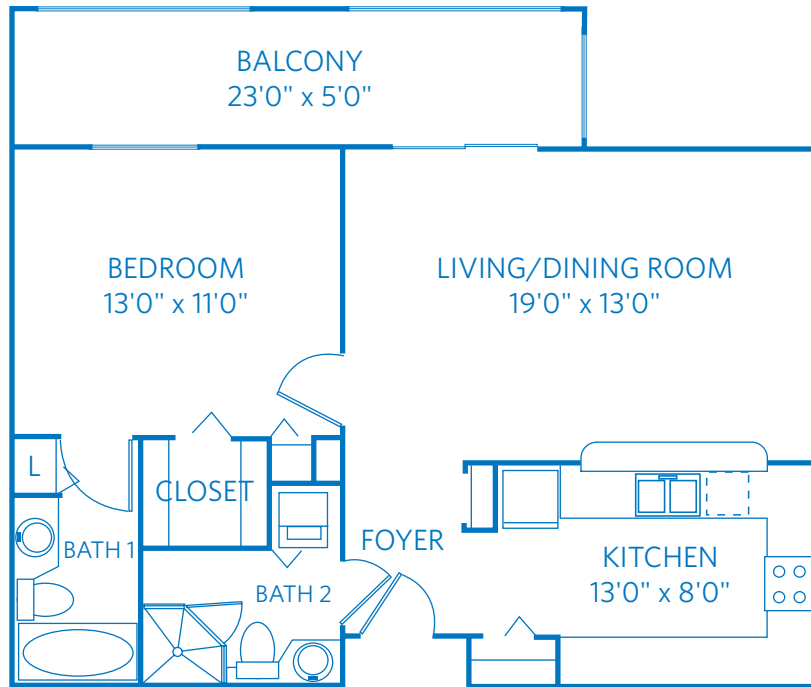

WINDWOOD

ONE BEDROOM, TWO BATH
802 SQUARE FEET—1/8"=1' SCALE

All plans and dimensions are approximate.
The community reserves the right to make changes.

2792 Donnelly Drive
Lantana, FL 33462
561.434.5333
ViLiving.com