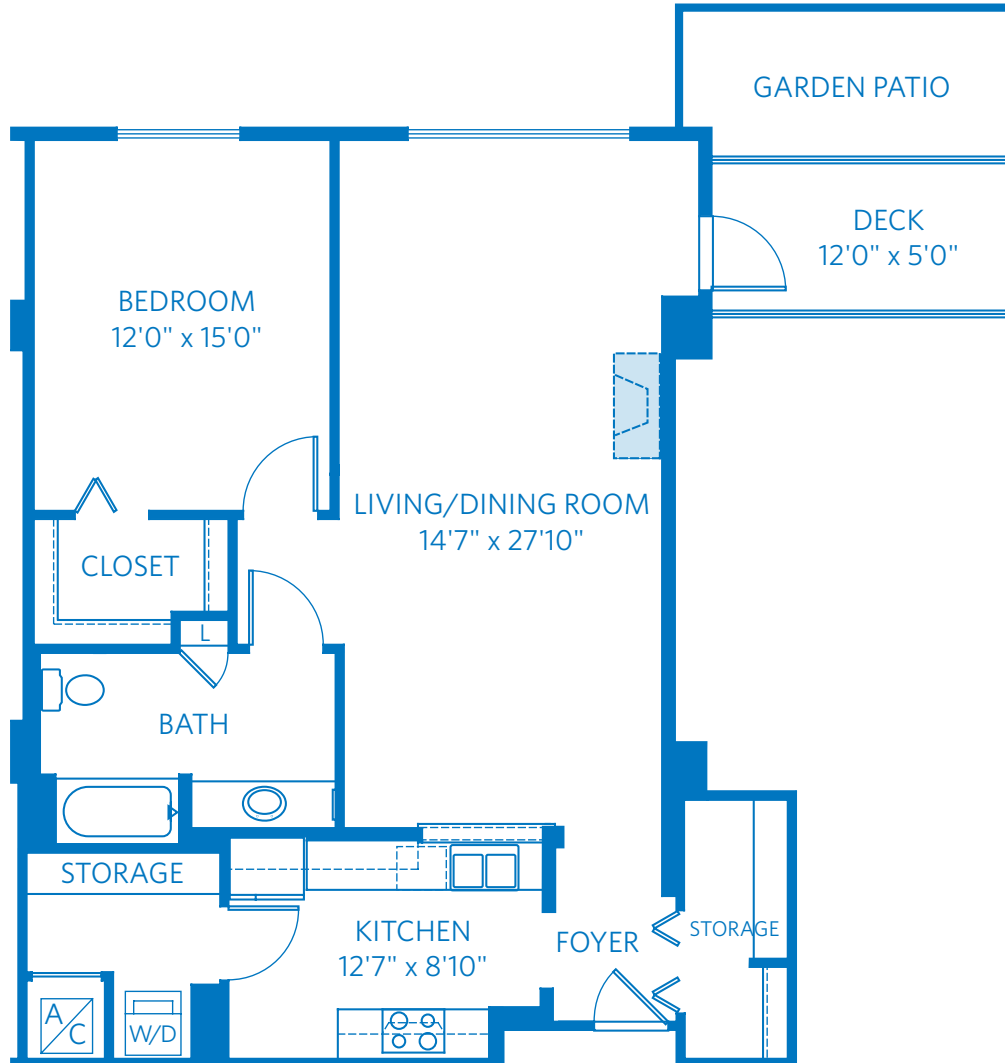

ARROYO

ONE BEDROOM, ONE BATH
1,059 SQUARE FEET—1/8"=1' SCALE

All plans and dimensions are approximate.
The community reserves the right to make changes.

620 Sand Hill Road
Palo Alto, CA 94304
650.838.0300
ViLiving.com