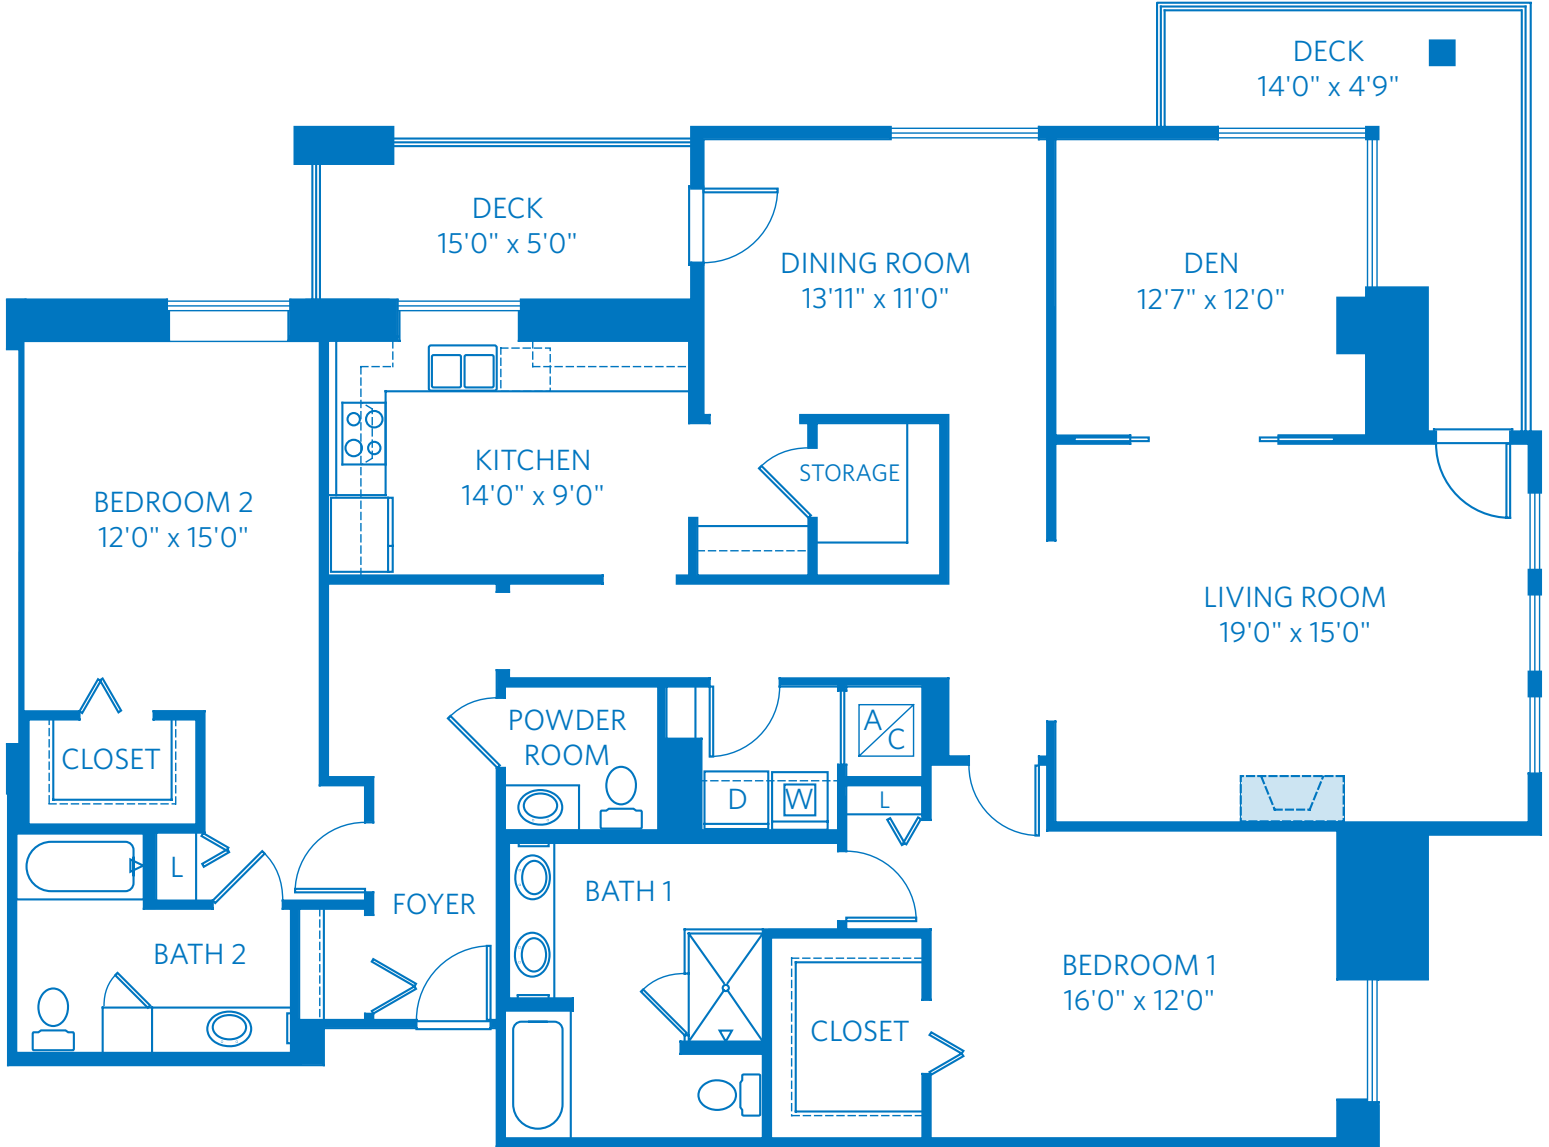

# CARMEL VALLEY

TWO BEDROOM WITH DEN, TWO AND A HALF BATH  
2,121 SQUARE FEET—1/8"=1' SCALE

All plans and dimensions are approximate.  
The community reserves the right to make changes.

620 Sand Hill Road  
Palo Alto, CA 94304  
650.838.0300  
ViLiving.com