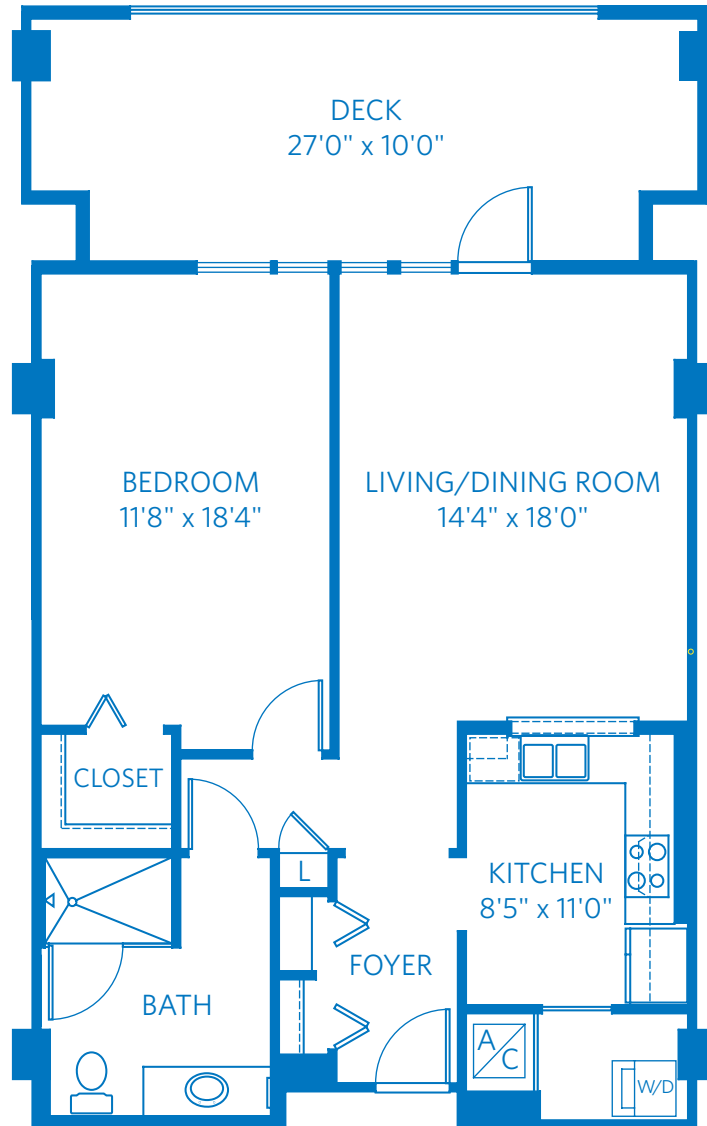

CHALONE

ONE BEDROOM, ONE BATH
937 SQUARE FEET—1/8"=1' SCALE

All plans and dimensions are approximate.
The community reserves the right to make changes.

620 Sand Hill Road
Palo Alto, CA 94304
650.838.0300
ViLiving.com