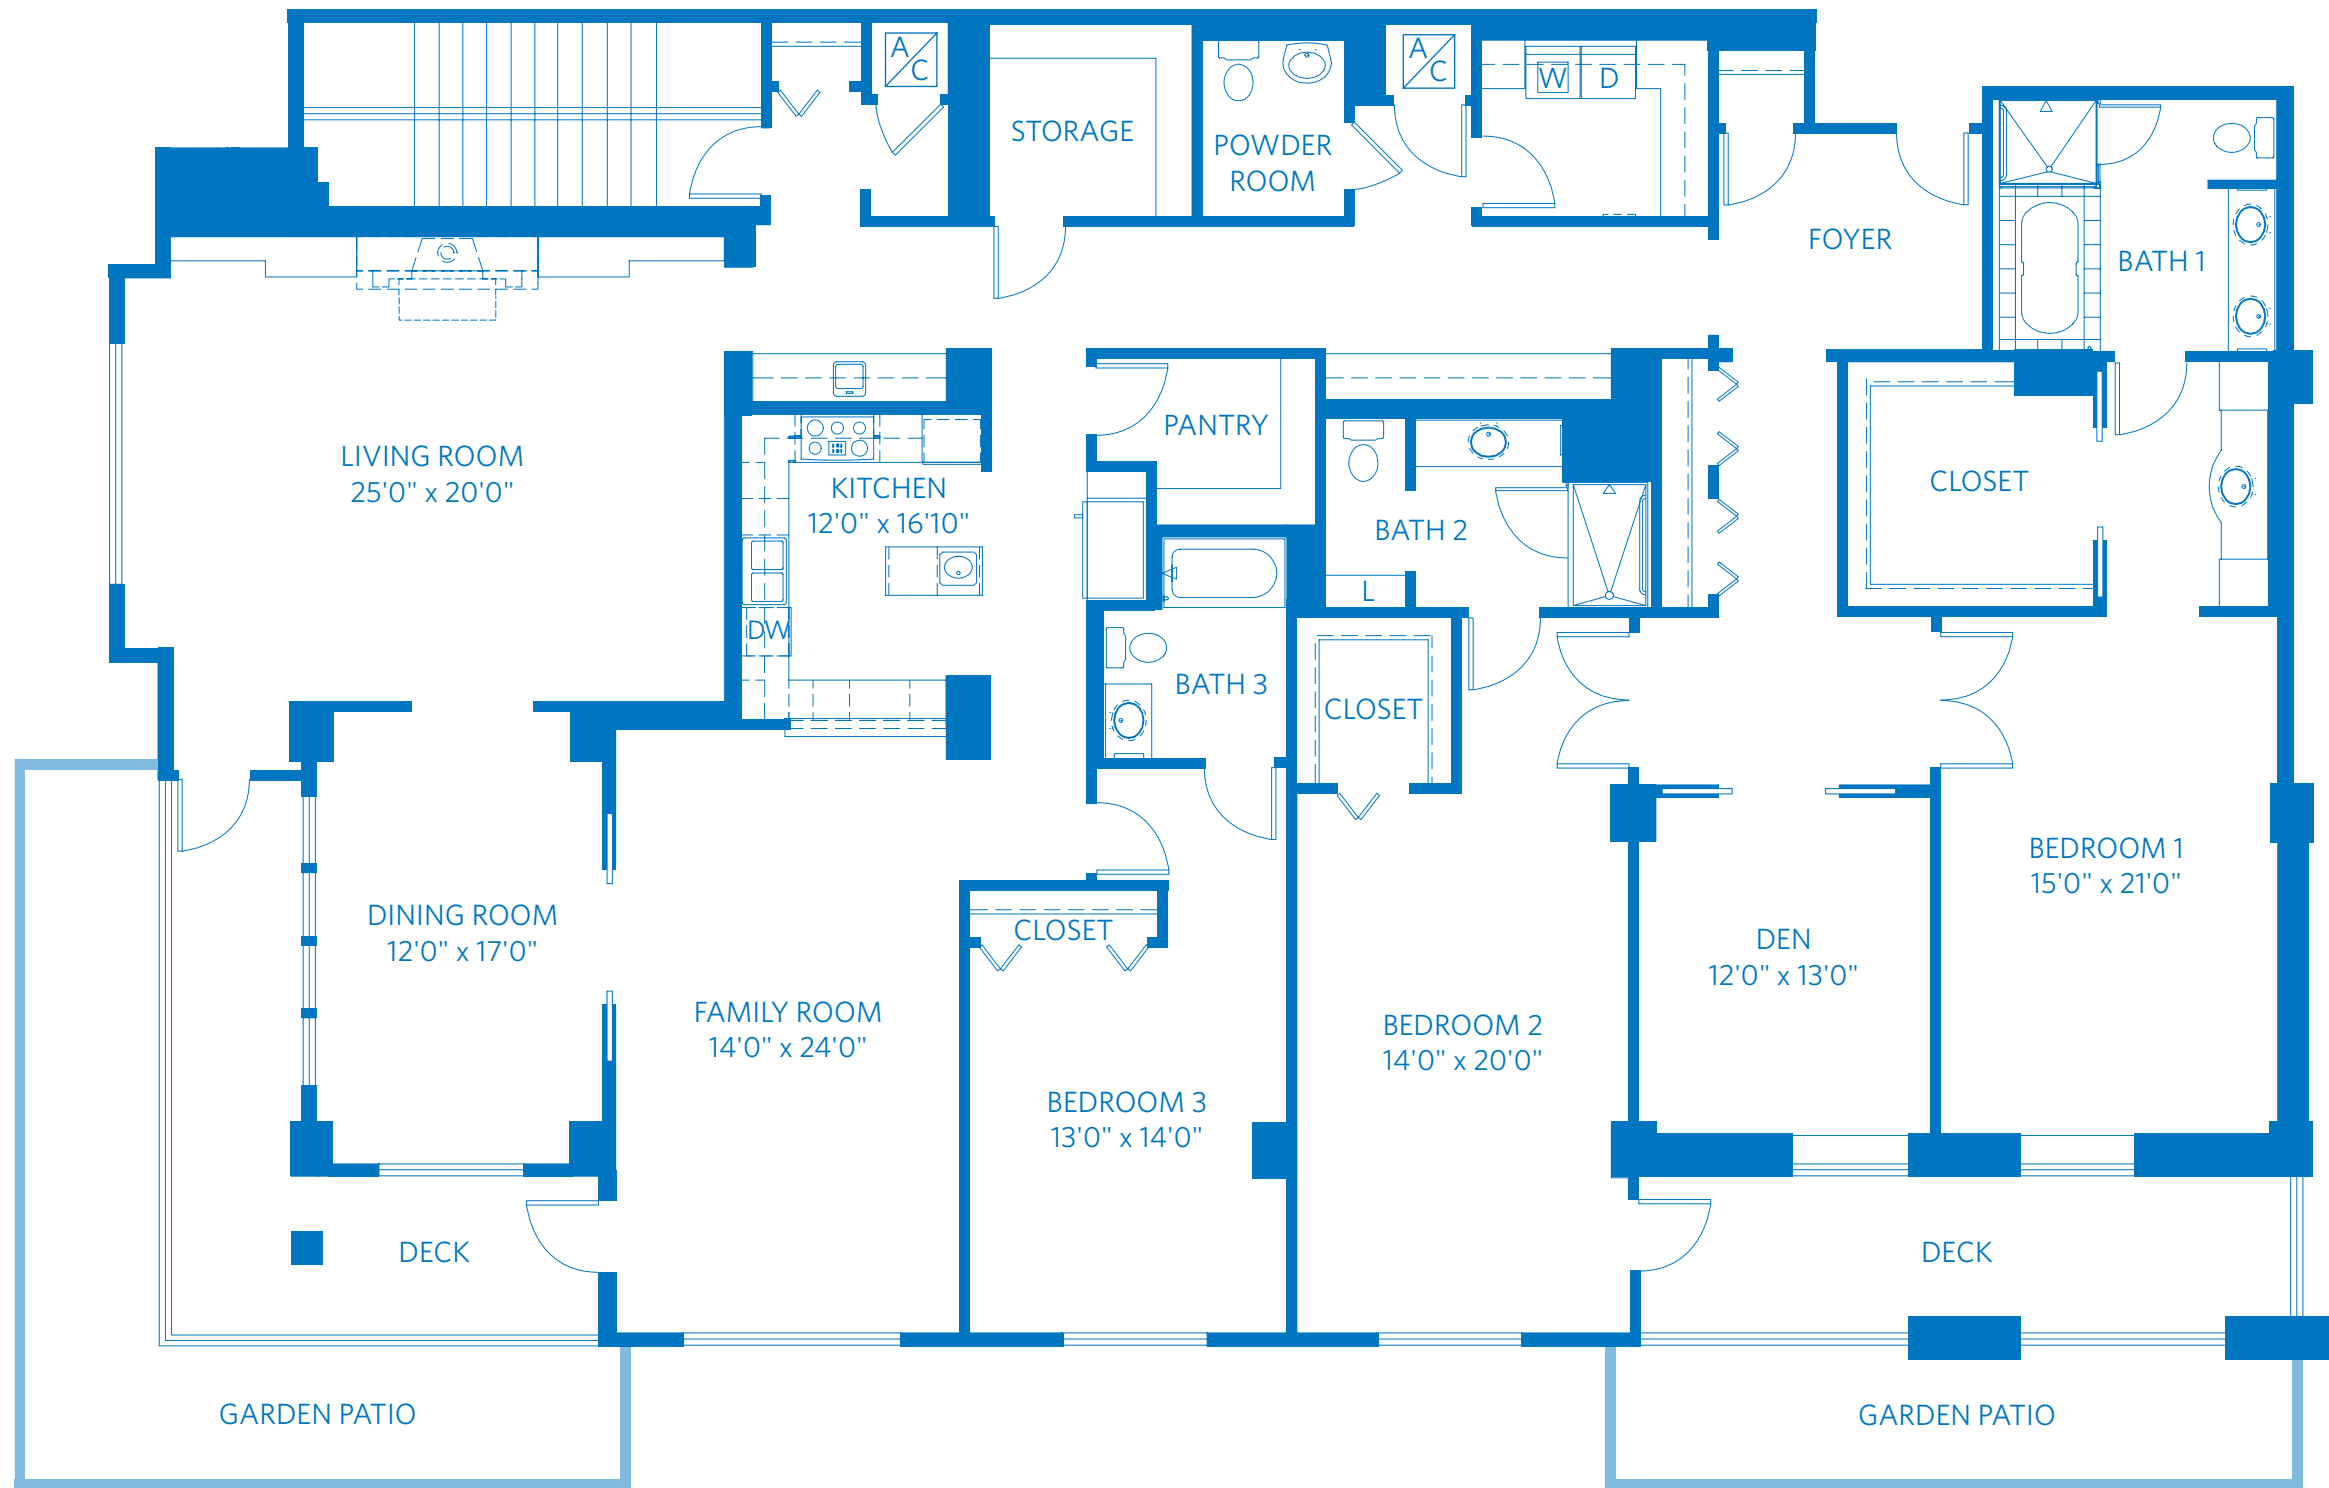

EL DORADO
THREE BEDROOM WITH DEN,
THREE AND A HALF BATH
4,212 SQUARE FEET—1/8"=1' SCALE

620 Sand Hill Road
Palo Alto, CA 94304
650.838.0300
ViLiving.com

All plans and dimensions are approximate.
 The community reserves the right to make changes.