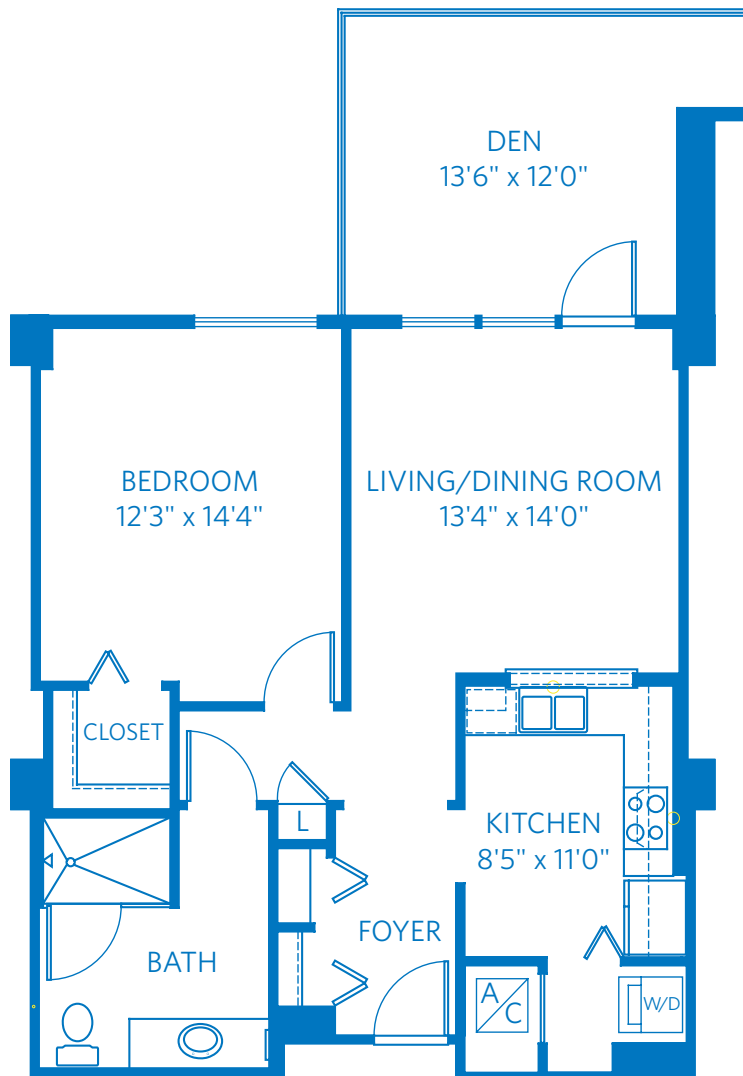

MARIPOSA

ONE BEDROOM, ONE BATH
826 SQUARE FEET—1/8"=1' SCALE

All plans and dimensions are approximate.
The community reserves the right to make changes.

620 Sand Hill Road
Palo Alto, CA 94304
650.838.0300
ViLiving.com