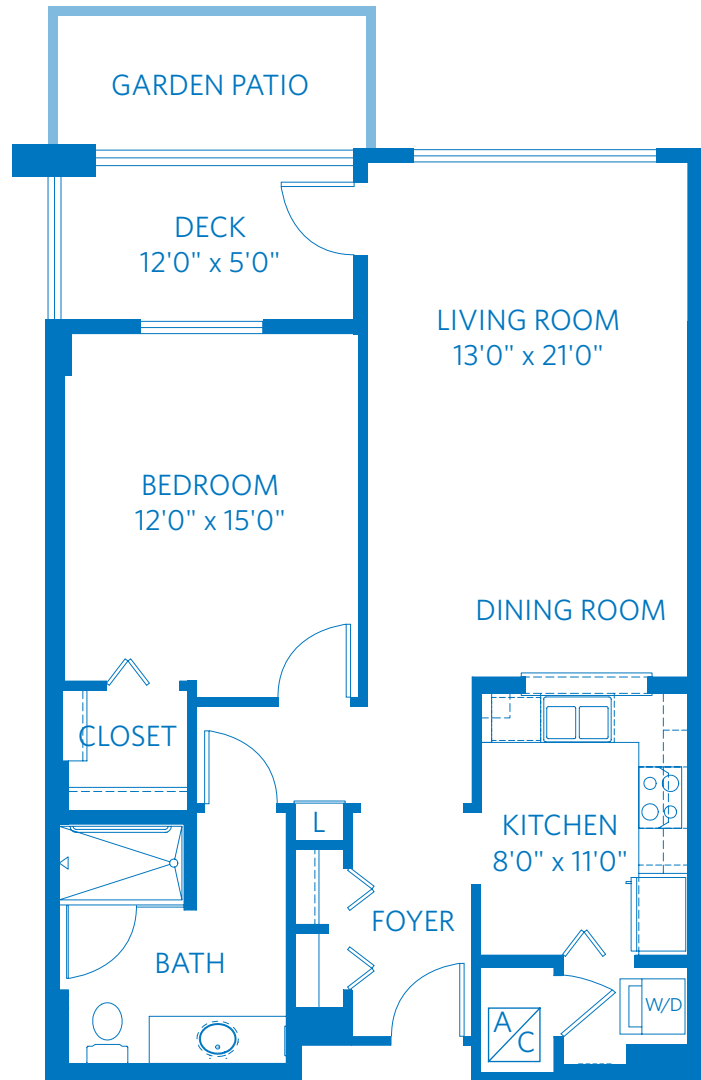

MENDOCINO

ONE BEDROOM, ONE BATH
928 SQUARE FEET—1/8"=1' SCALE

All plans and dimensions are approximate.
The community reserves the right to make changes.

620 Sand Hill Road
Palo Alto, CA 94304
650.838.0300
ViLiving.com