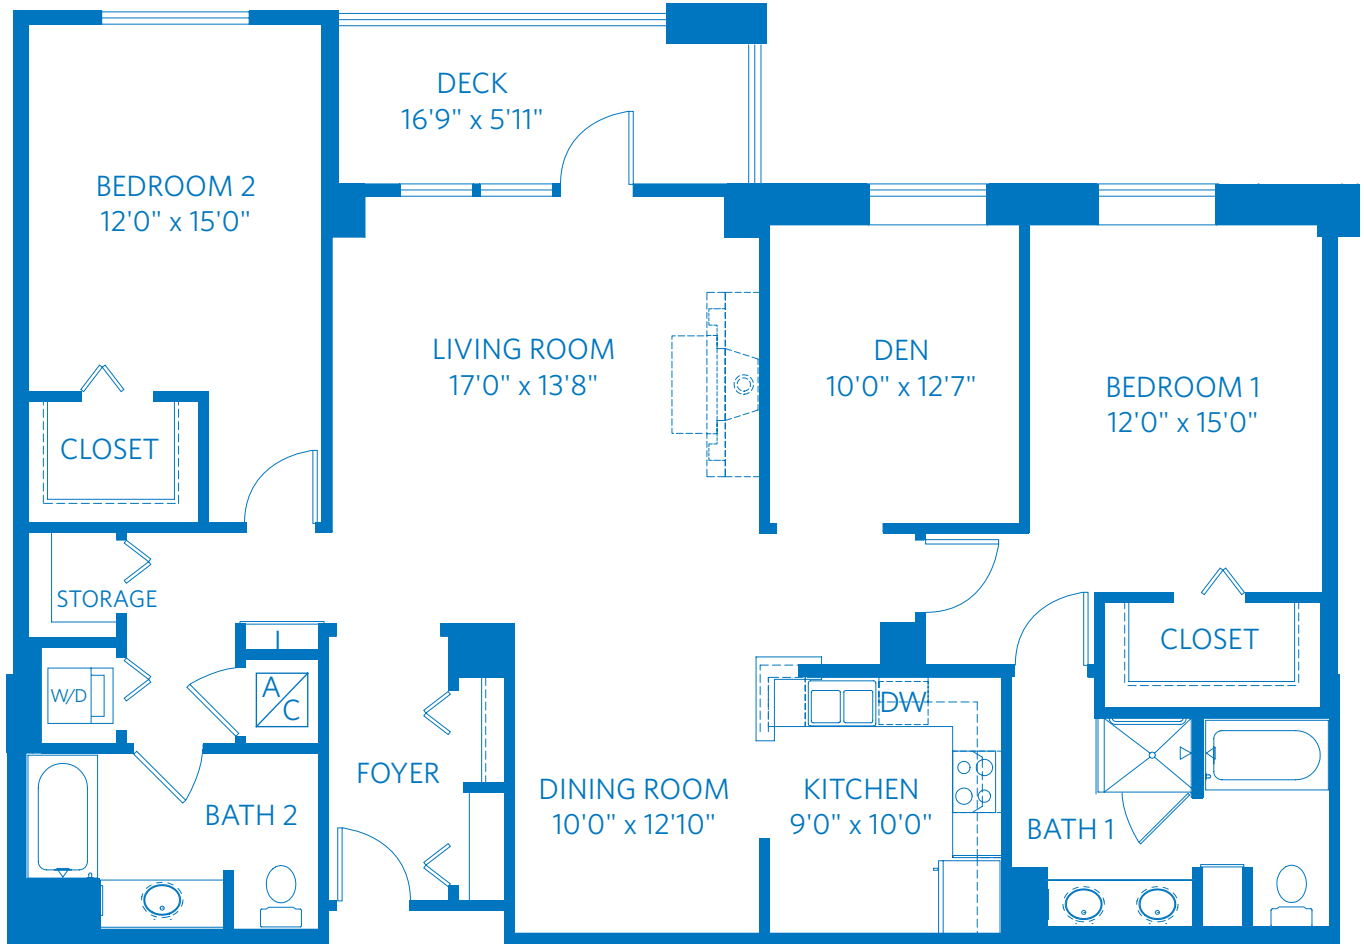

MONTEREY

TWO BEDROOM WITH DEN, TWO BATH
1,766 SQUARE FEET—1/8"=1' SCALE

All plans and dimensions are approximate.
The community reserves the right to make changes.

620 Sand Hill Road
Palo Alto, CA 94304
650.838.0300
ViLiving.com