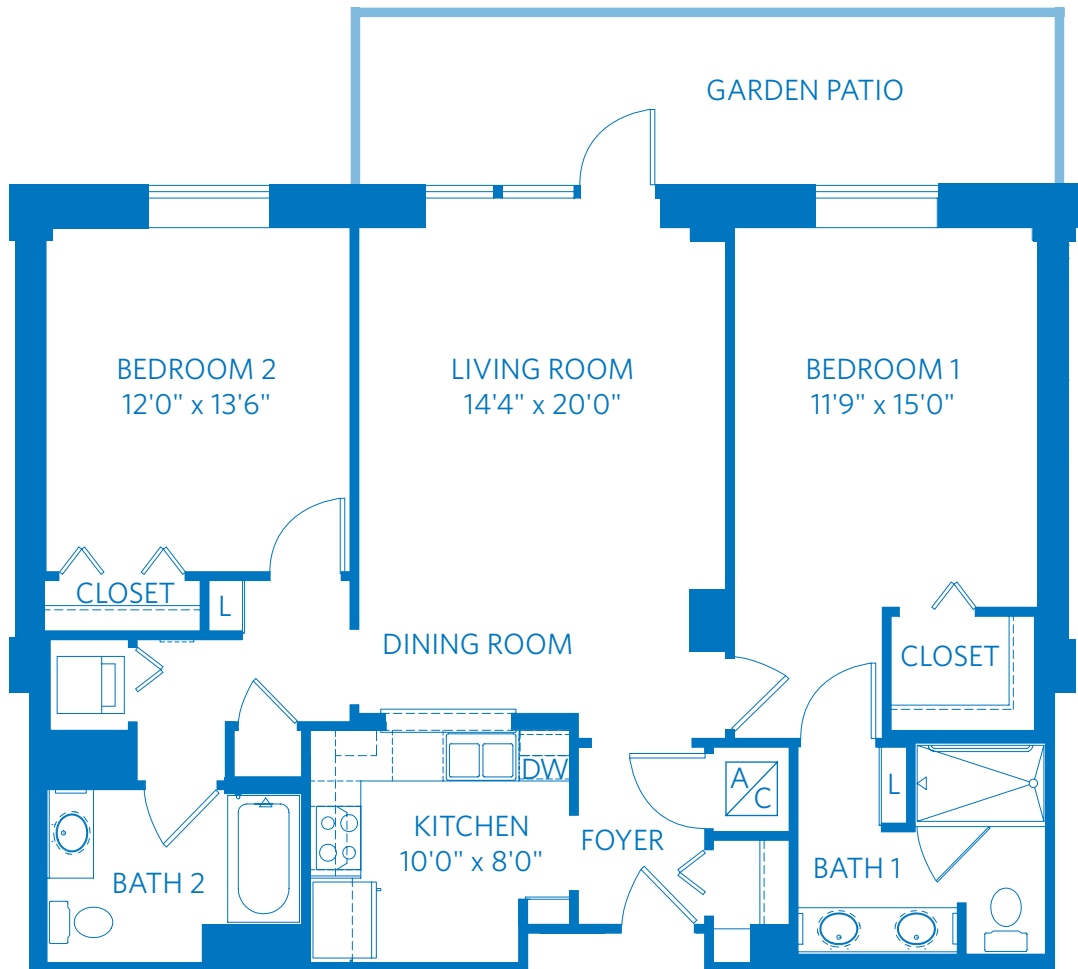

NAPA

TWO BEDROOM, TWO BATH
1,245 SQUARE FEET—1/8"=1' SCALE

All plans and dimensions are approximate.
The community reserves the right to make changes.

620 Sand Hill Road
Palo Alto, CA 94304
650.838.0300
ViLiving.com