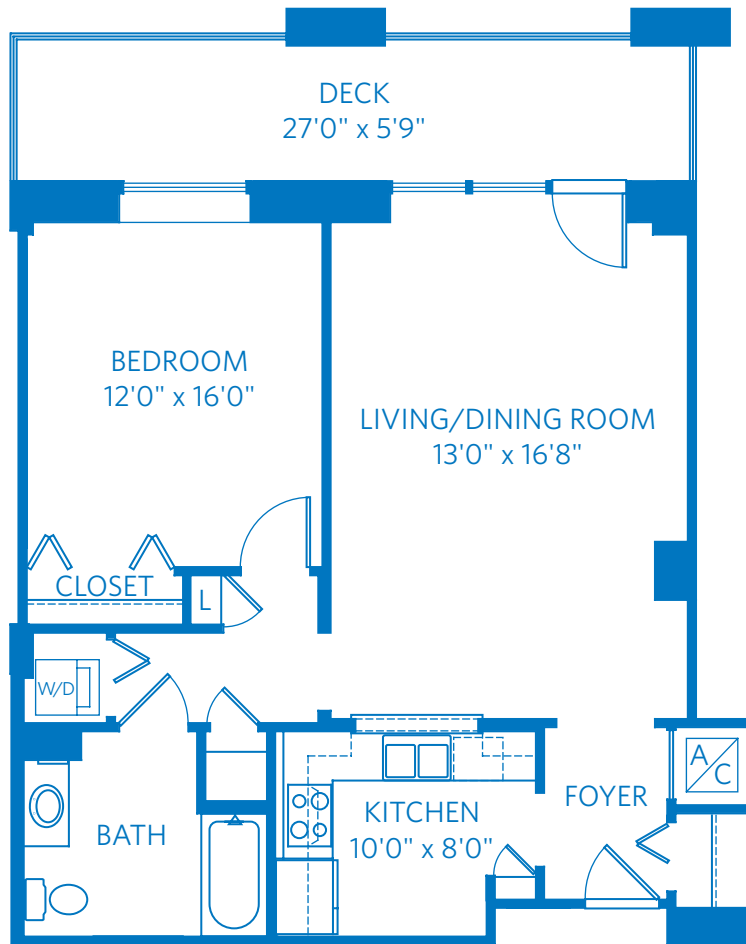

PASO ROBLES

ONE BEDROOM, ONE BATH
875 SQUARE FEET—1/8"=1' SCALE

All plans and dimensions are approximate.
The community reserves the right to make changes.

620 Sand Hill Road
Palo Alto, CA 94304
650.838.0300
ViLiving.com