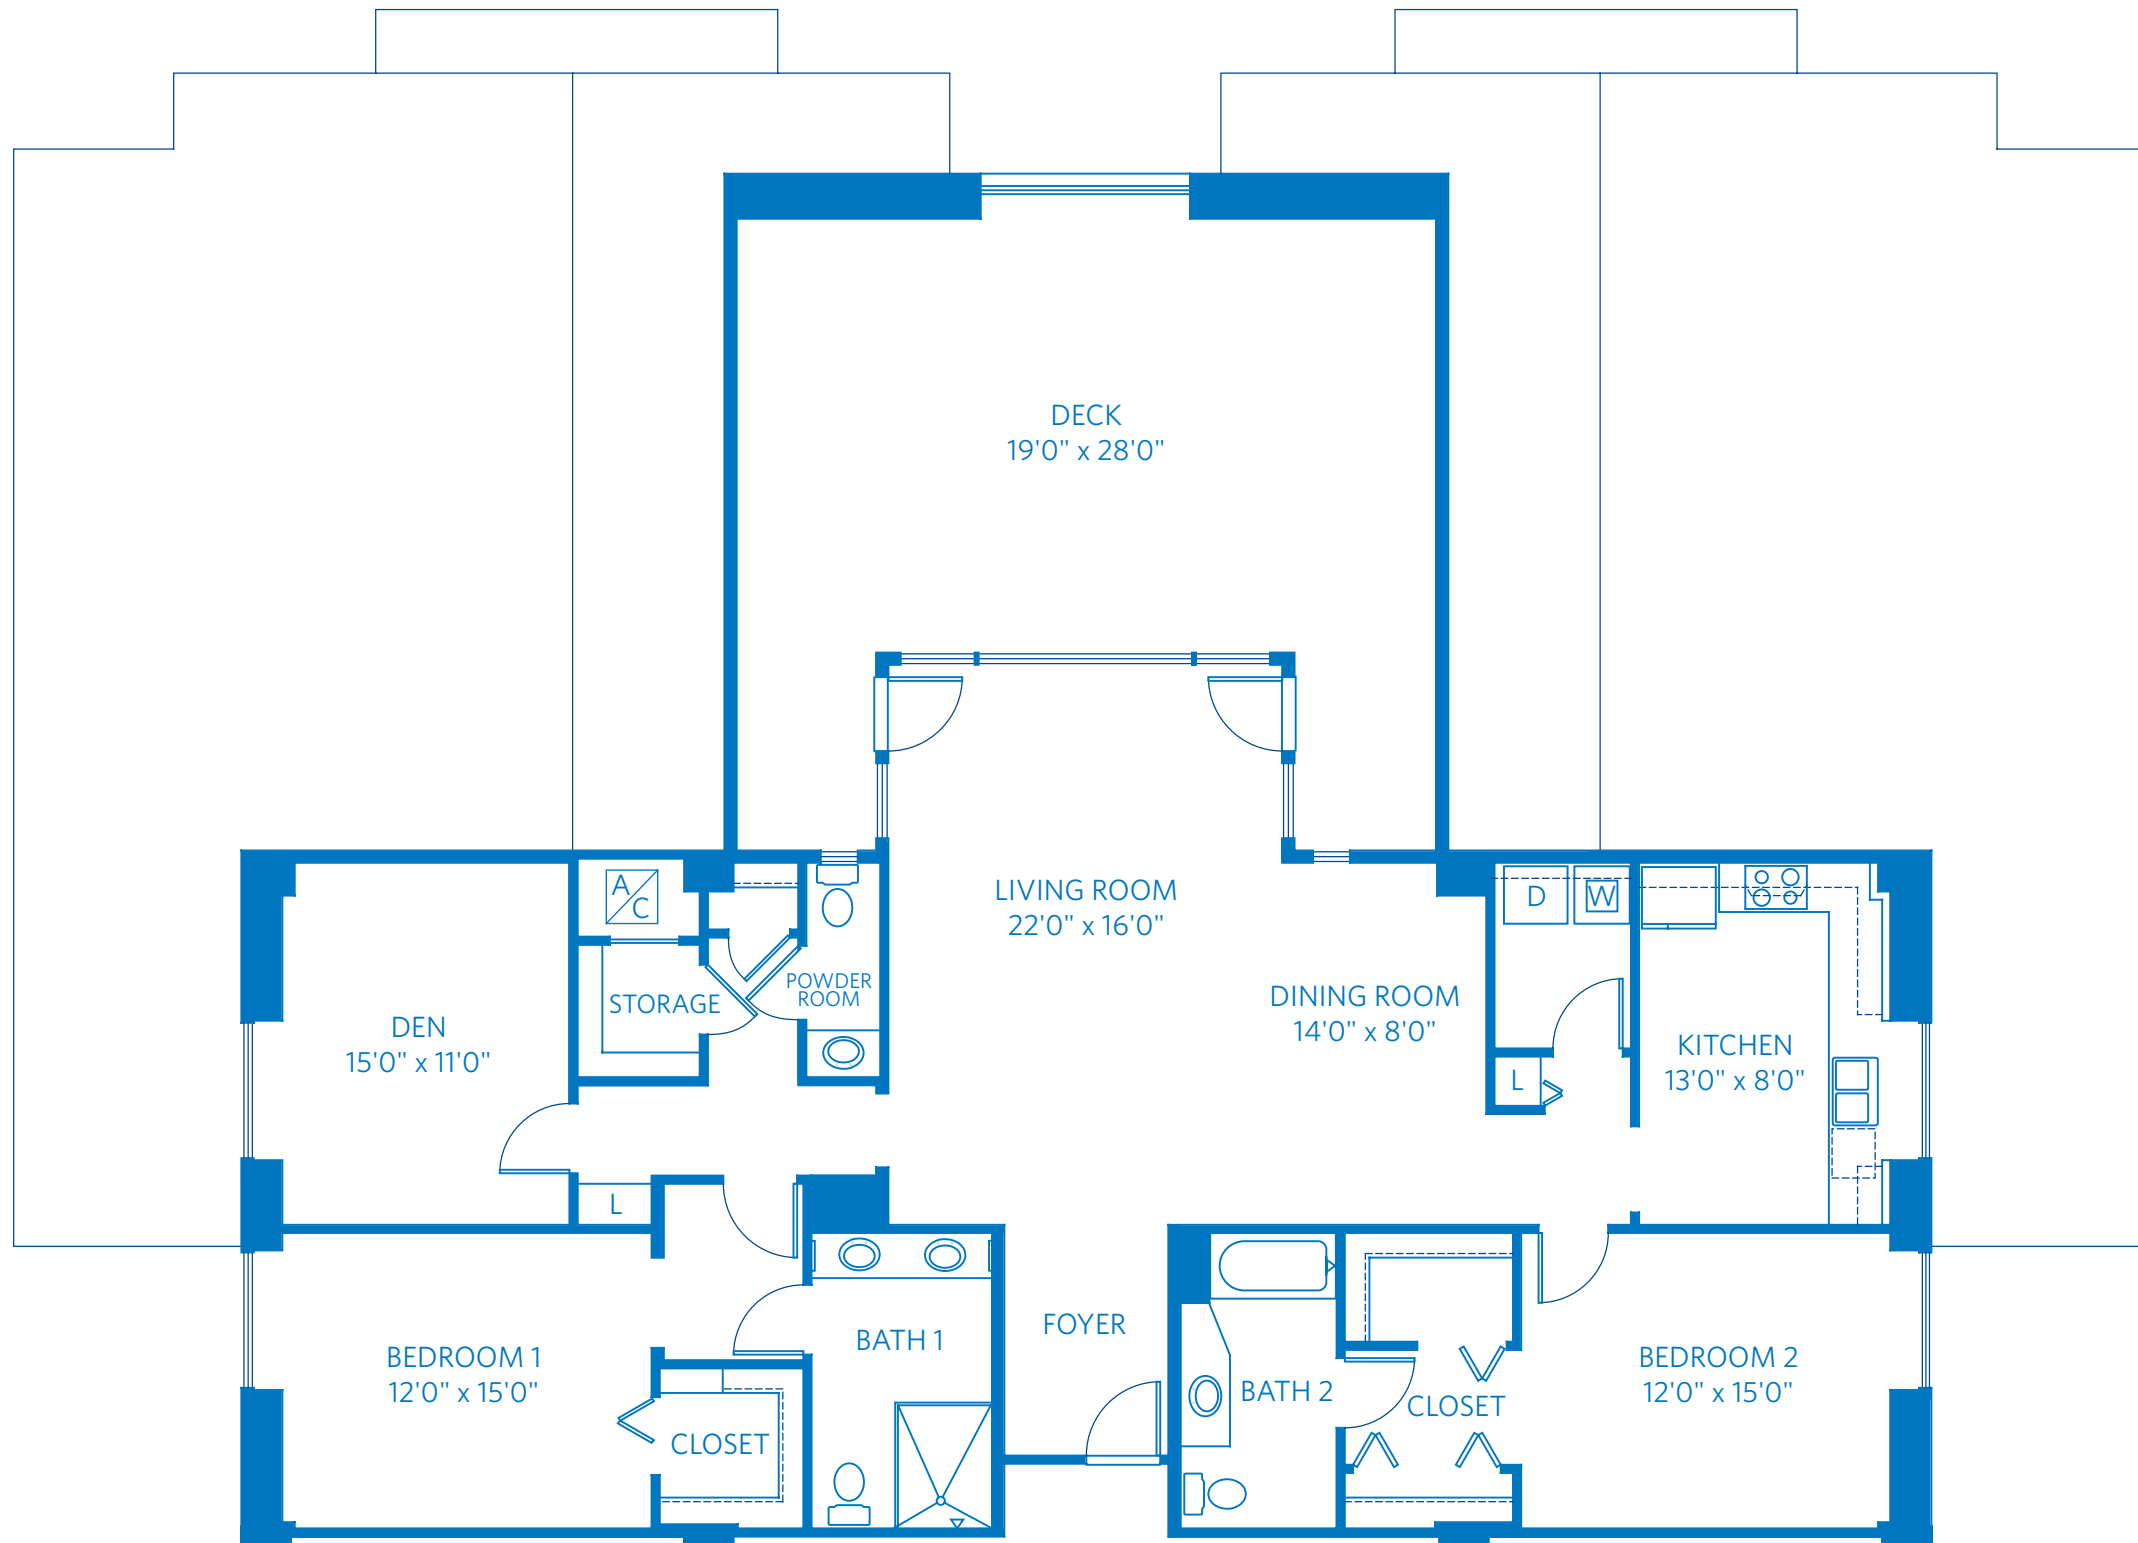

SANTA CRUZ

TWO BEDROOM WITH DEN, TWO AND A HALF BATH
2,030 SQUARE FEET—1/8"=1' SCALE

620 Sand Hill Road
Palo Alto, CA 94304
650.838.0300
ViLiving.com

All plans and dimensions are approximate.
The community reserves the right to make changes.