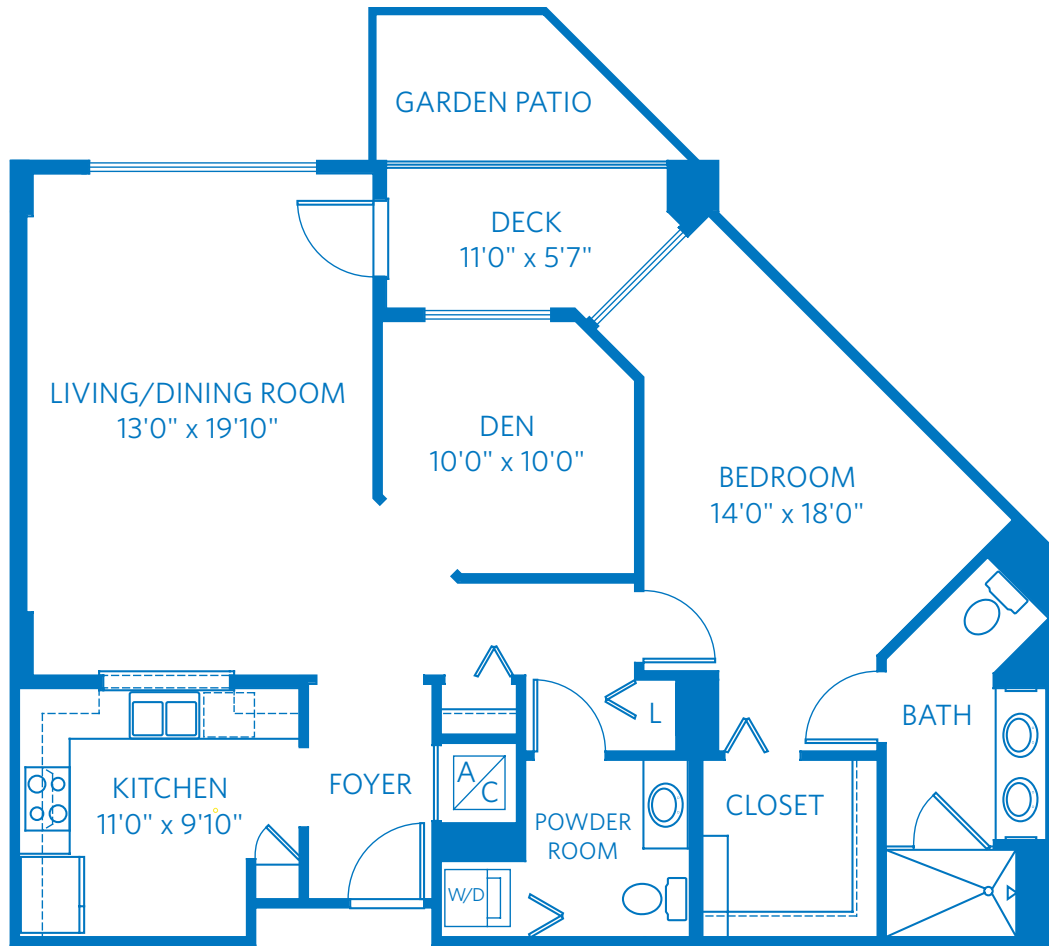

# SONOMA

ONE BEDROOM WITH DEN, ONE AND A HALF BATH  
1,092 SQUARE FEET—1/8"=1' SCALE

All plans and dimensions are approximate.  
The community reserves the right to make changes.

620 Sand Hill Road  
Palo Alto, CA 94304  
650.838.0300  
ViLiving.com