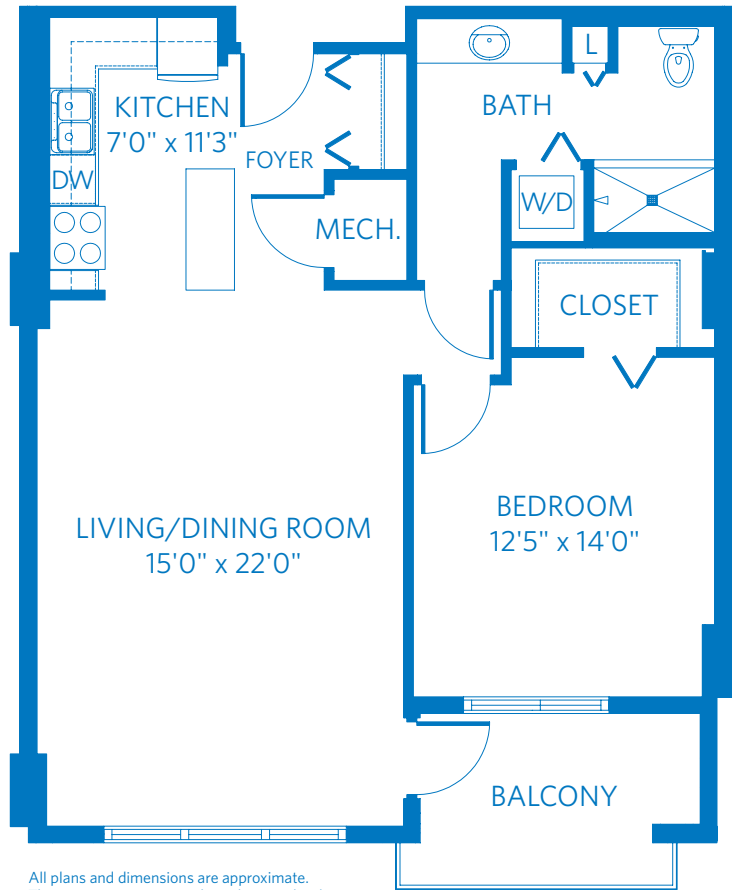

AMALFI

ONE BEDROOM, ONE BATH
912 SQUARE FEET—1/8"=1' SCALE

All plans and dimensions are approximate.
The community reserves the right to make changes.

23005 North 74th Street
Scottsdale, AZ 85255
480.342.9800
ViLiving.com