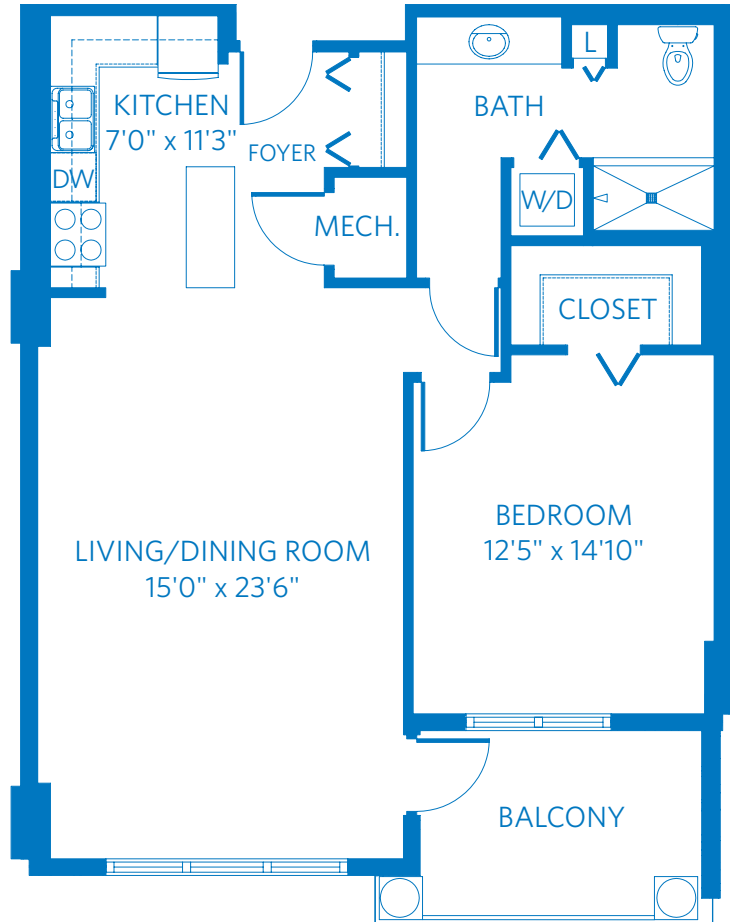

AMALFI A

ONE BEDROOM, ONE BATH
947 SQUARE FEET—1/8"=1' SCALE

All plans and dimensions are approximate.
The community reserves the right to make changes.

23005 North 74th Street
Scottsdale, AZ 85255
480.342.9800
ViLiving.com